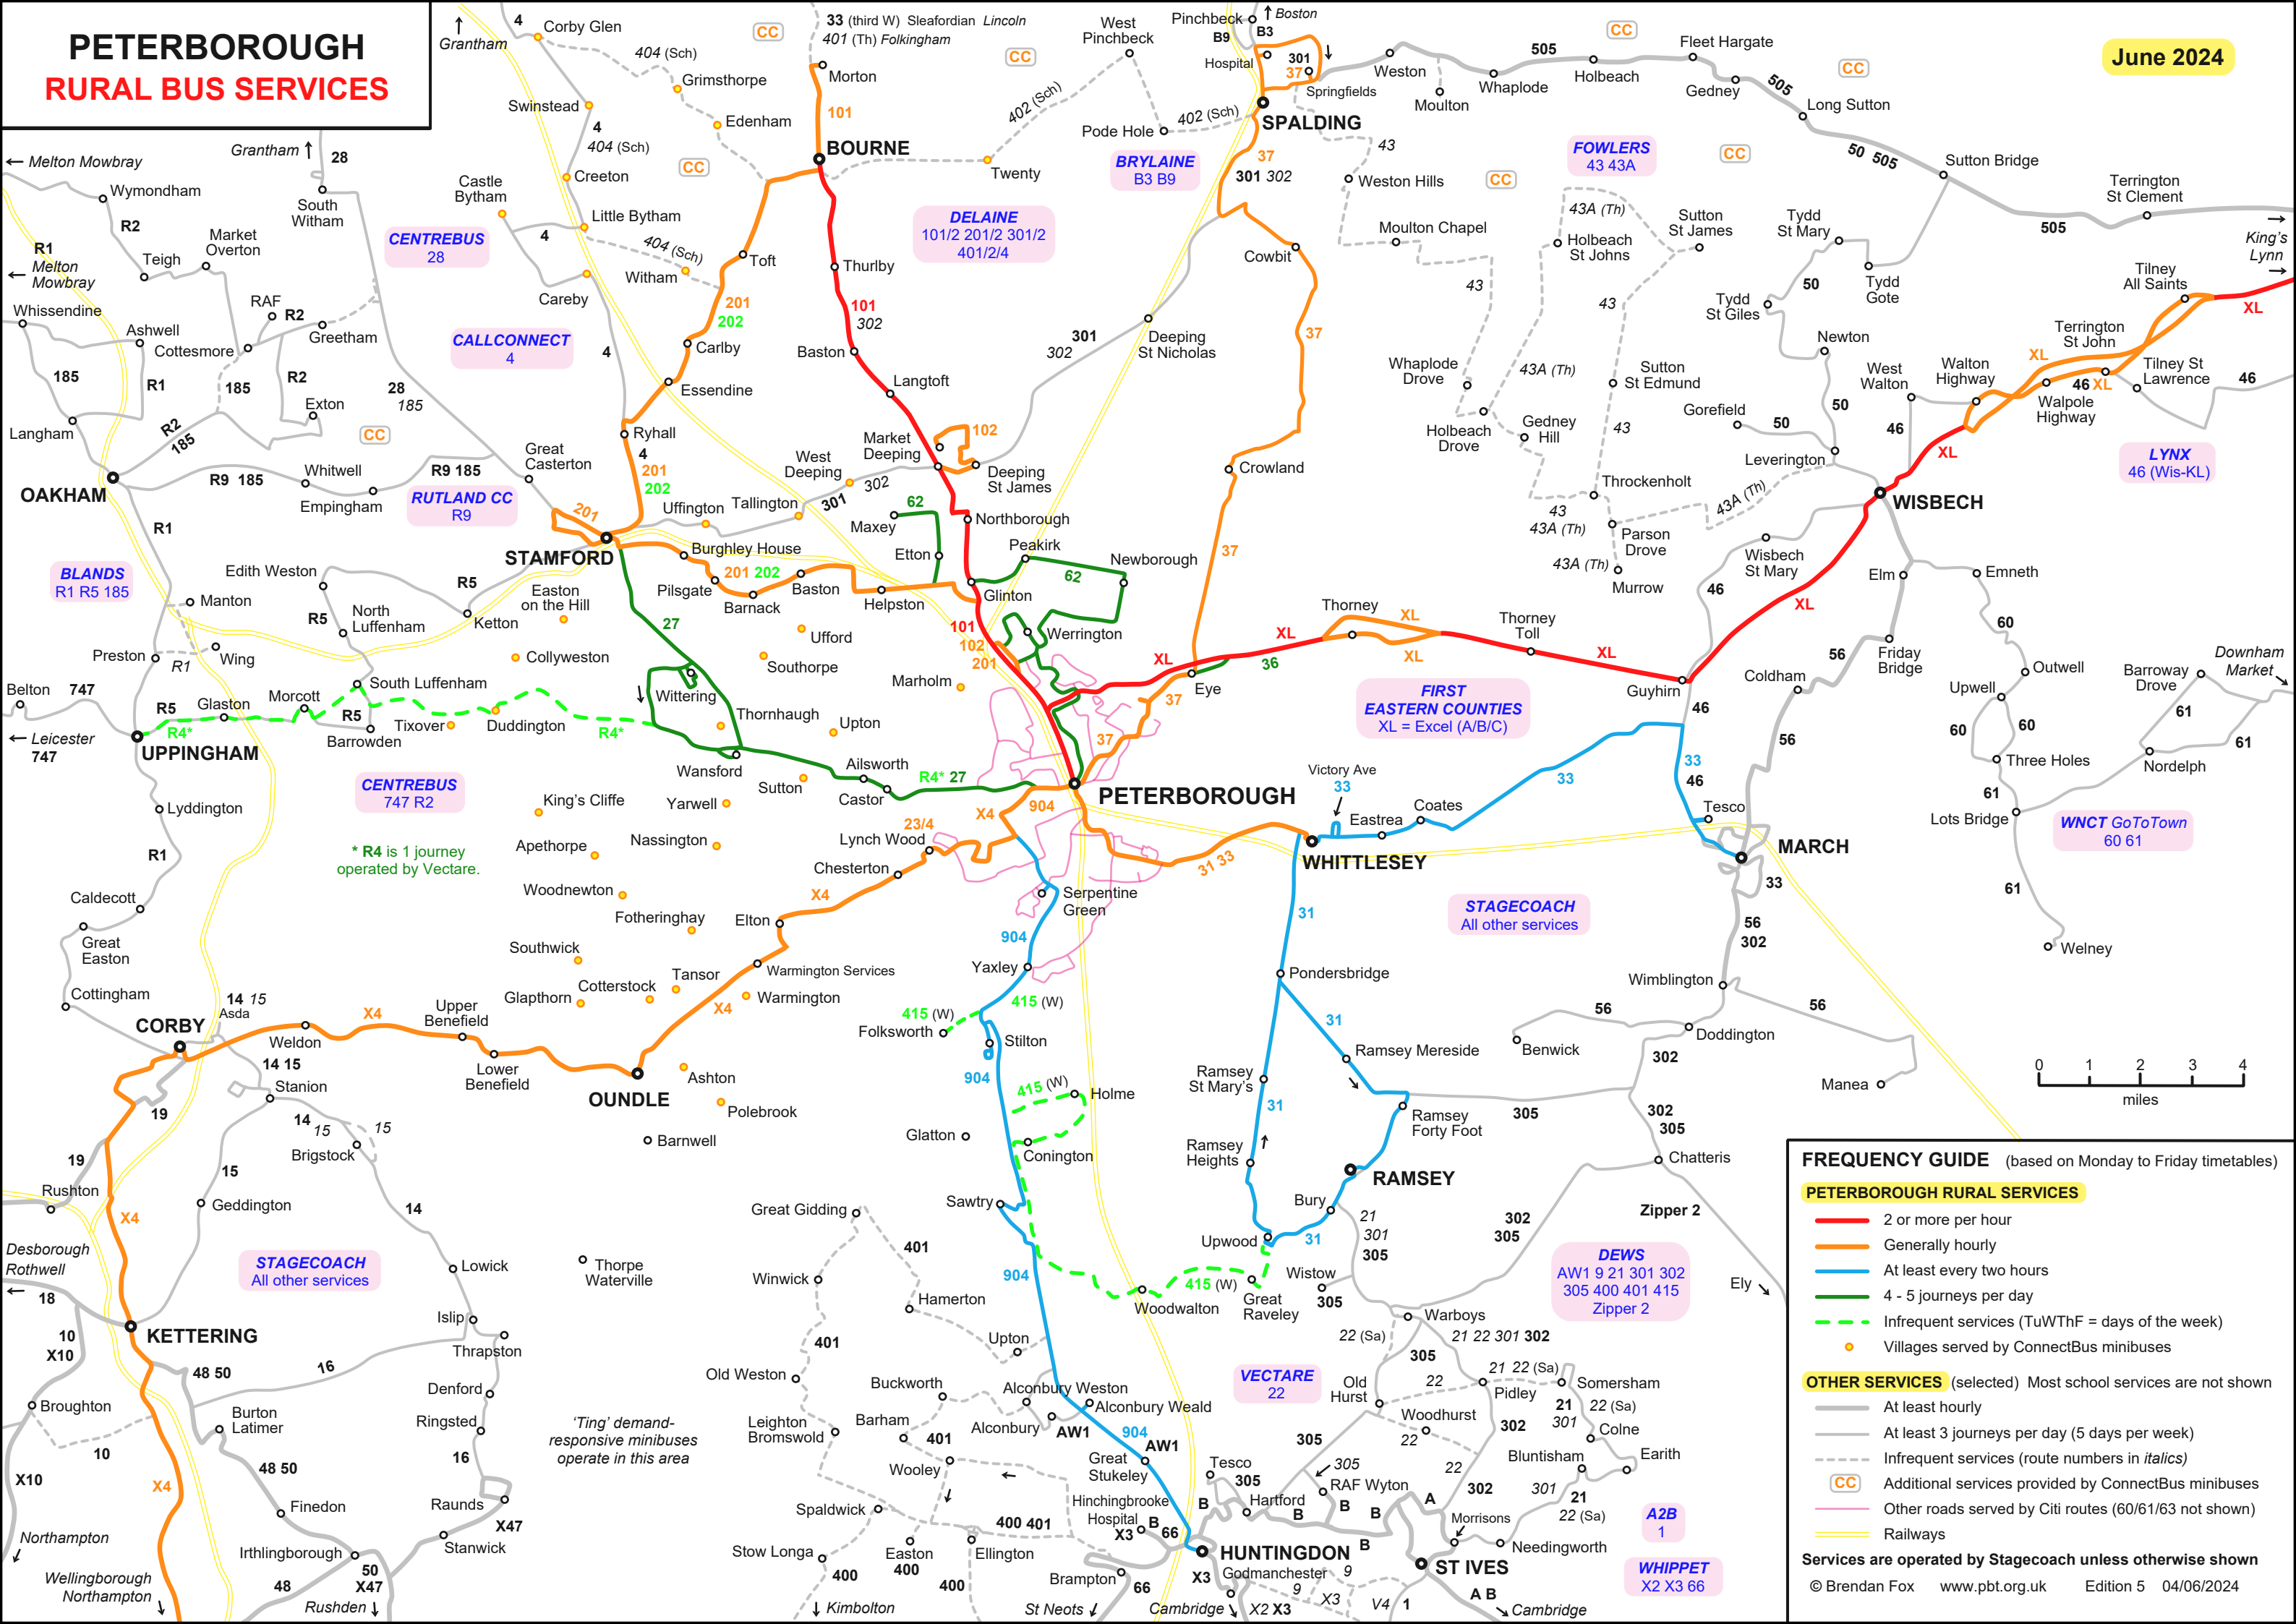

PETERBOROUGH RURAL BUS SERVICES

June 2024

FREQUENCY GUIDE (based on Monday to Friday timetables)

PETERBOROUGH RURAL SERVICES

- Red line: 2 or more per hour
- Orange line: Generally hourly
- Blue line: At least every two hours
- Green line: 4 - 5 journeys per day
- Dashed green line: Infrequent services (TuWThF = days of the week)
- Yellow dot: Villages served by ConnectBus minibuses

OTHER SERVICES (selected) Most school services are not shown

- Grey line: At least hourly
- Light grey line: At least 3 journeys per day (5 days per week)
- Dashed grey line: Infrequent services (route numbers in *italics*)
- CC in a box: Additional services provided by ConnectBus minibuses
- Pink line: Other roads served by Citi routes (60/61/63 not shown)
- Yellow line: Railways

Services are operated by Stagecoach unless otherwise shown
 © Brendan Fox www.pbt.org.uk Edition 5 04/06/2024

* R4 is 1 journey operated by Vectare.

'Ting' demand-responsive minibuses operate in this area