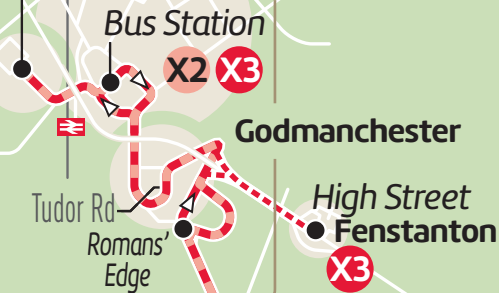

Huntingdon