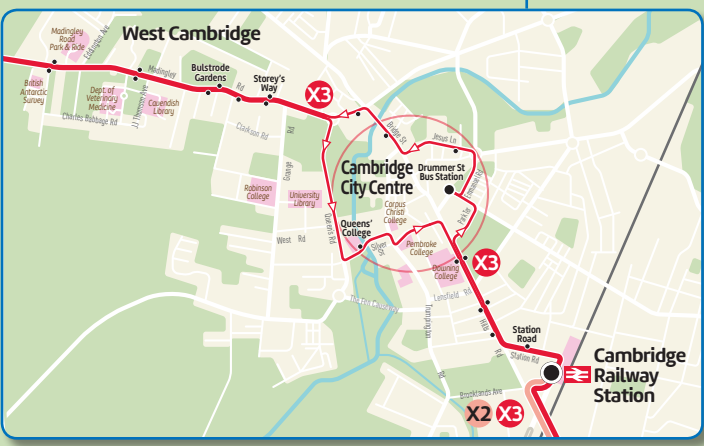

— X2
— X3
- - - X2 X3
● High Street main bus stop