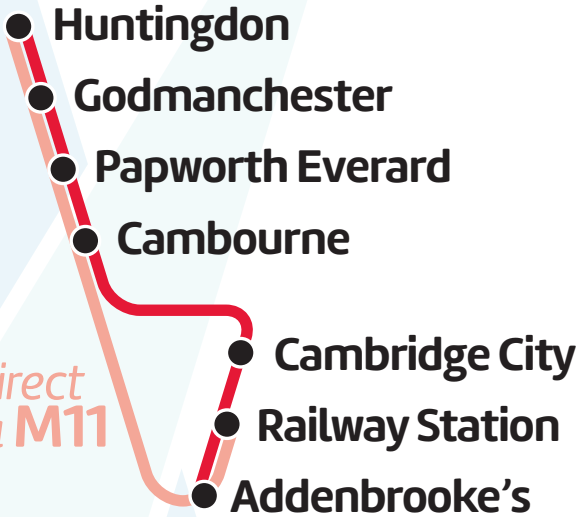

Whippet express

X2

X3

*Timetable changes
and buses no longer
run to/from Corby*

Brought to you by

Whippet

SINCE 1919

Starts 5 September 2022

Sunday service 27 December, 2 January.

Saturday service 28–31 December.

myTrip ›

Be in control of your journey

Tickets, tracking and safety - it's all in hand with myTrip

Download myTrip for your bus tickets and live location