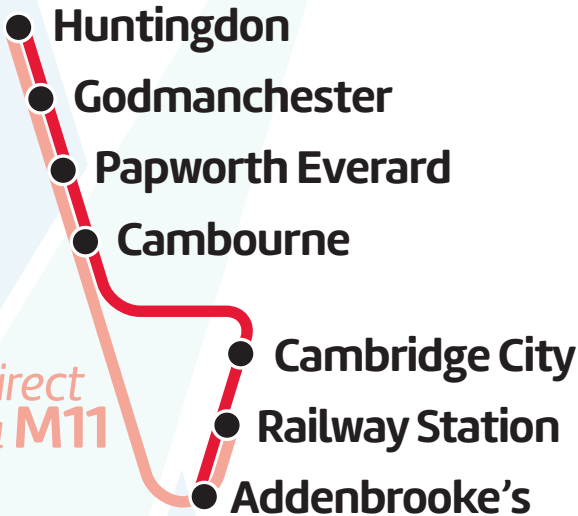

Whippet express

X2

X3

*Pick up a Whippet
Northamptonshire
bus guide for
journeys between
Corby, Huntingdon
& Cambridge*

Brought to you by

Whippet

SINCE 1919

Starts 25 April 2022

- X2
- X3
- X2 X3
- High Street main bus stop

Whippet express Welcome aboard our new and revised bus services in your local area

X2 X3 Huntingdon – Cambridge

X3 Corby – Huntingdon see our **Northamptonshire bus guide**

Sa – runs only on Saturdays. Does not run on Sundays.

SU – runs only on Sundays and public holidays.

On Saturdays, some buses start from Corby and run via Stanion, Brigstock and Thrapston, or from Kettering and run via Thrapston.