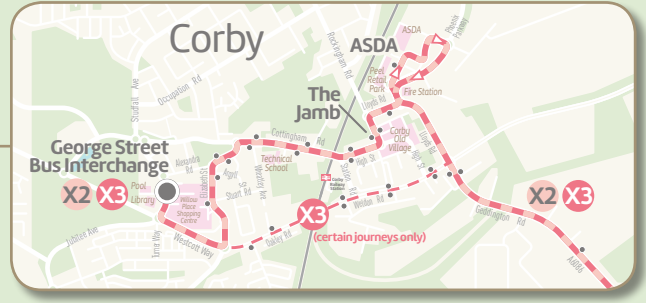

- X2
- X3
- X2 X3
- High Street main bus stop