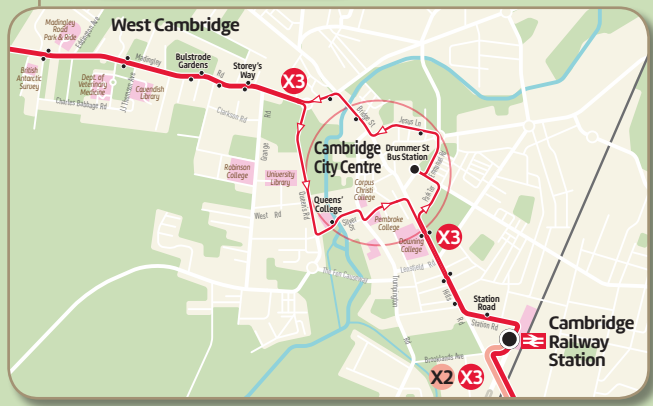

Whippet express Welcome aboard our new and revised bus services in your local area

X2 X3 Huntingdon – Cambridge

X3 Corby – Huntingdon see our **Northamptonshire bus guide**

Contact us for details of all our services

www.whippet.uk.com

info@whippet.uk.com

@gowhippet

01954 230011

Whippet Coaches Ltd

Unit 1, 2 Rowles Way
Buckingway Business Park
Swavesey, Cambridgeshire
CB24 4UG