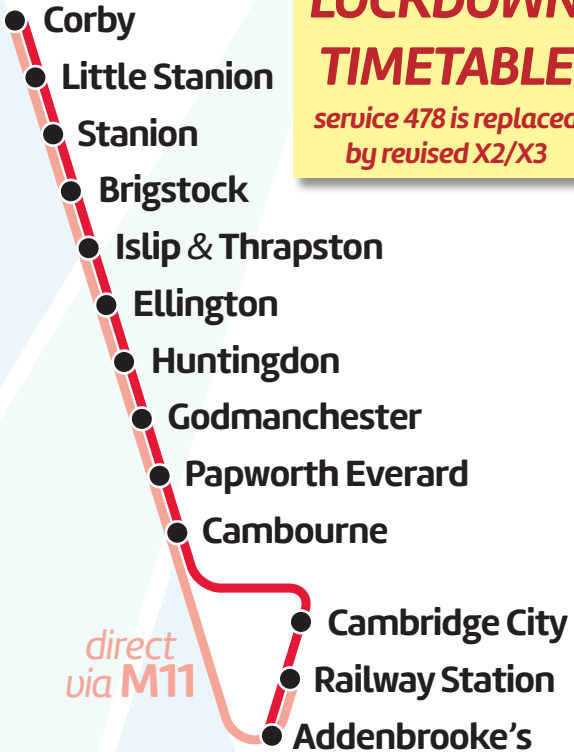

Whippet express

LOCKDOWN TIMETABLE

*service 478 is replaced
by revised X2/X3*

X2

X3

Brought to you by

Whippet

SINCE 1919

Starts 25 January 2021

X2 Corby – Huntingdon – Cambourne – express via M11 – Addenbrooke’s – Cambridge Railway Stn

X3 Corby – Huntingdon – Cambourne – Cambridge City Centre – Railway Stn – Addenbrooke’s

S – runs on Saturdays only.

Su – runs on Sundays & public holidays only.

X3 Addenbrooke’s – Cambridge Railway Stn – City Centre – Cambourne – Huntingdon

showing all journeys on X3 between Cambridge and Huntingdon

P – continues to Papworth Everard, Ermine Street North.

Travel

clean & safe with

Whippet
SINCE 1919

please let others
leave first

then board
one at a time
(remember **2m gap**)

pay by **contactless**
or with our
Dog 'n' Bone APP