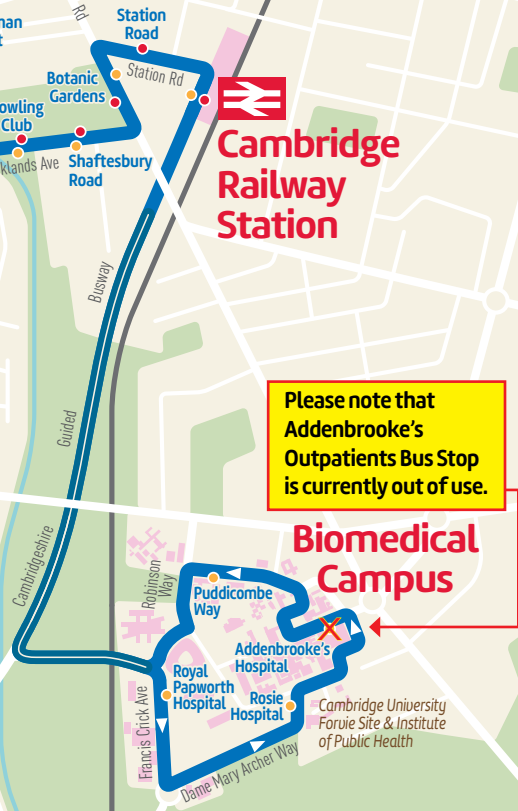

Biomedical Campus