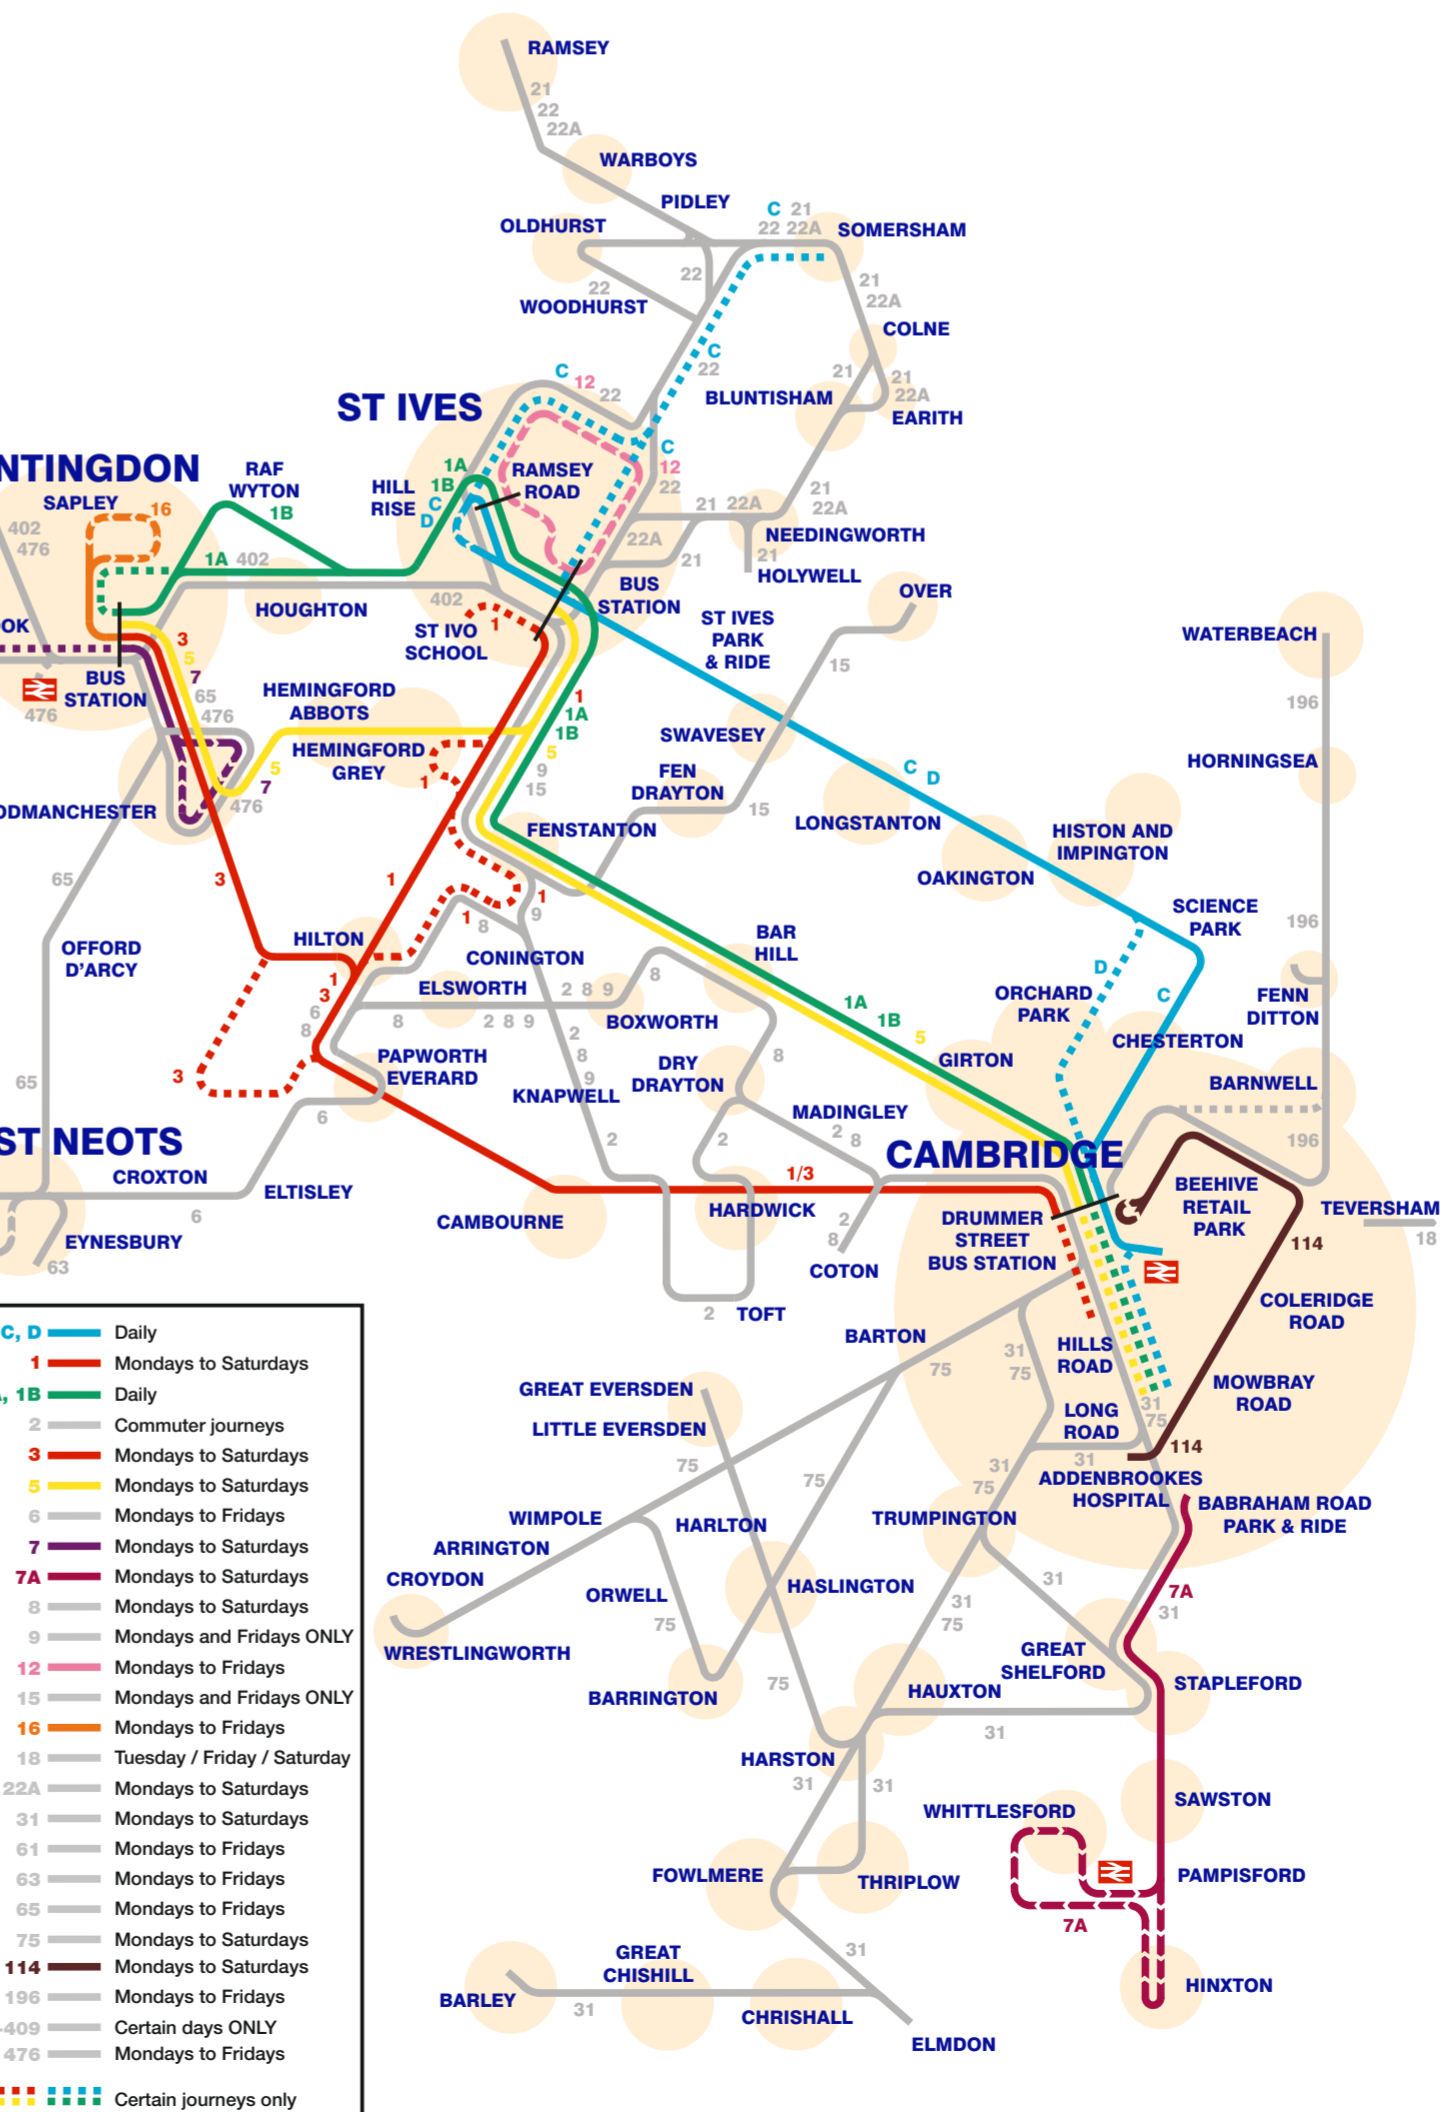

open this way for network diagram and times of routes C, D, 7A, 18, 31, 75, 114, 196. Includes Spring term 2015, Summer term 2015, Autumn term 2015 dates.

75 Timetable: Mondays to Fridays, Saturdays. Routes include Westlingworth, The Slade, Tadlow, High Street, etc.

18 Timetable: Tuesdays & Fridays, Saturdays. Routes include Teversham, near Marshall's Close, Fulbourn, opposite Bakers Arms, etc.

114 Timetable: Mondays to Fridays, Saturdays. Routes include Cambridge, Addenbrooke's Hosp (Bay D), Cambridge, Mander Way, etc.

196 Timetable: Mondays to Fridays. Routes include Waterbeach, Fletcher Avenue, Waterbeach Railway Station, etc.

Waterbeach, Somersham, St Neots, St Ives, Stapleford, Ramsey, Papworth, Huntingdon, Hemmingford Grey, Godmanchester, Fenstanton, Cambridge, Cambourne, Barrington, Bar Hill.

Bus routes list: Addenbrooke's Hospital, Alconbury, Alconbury Weston, Arrington, etc. Includes route numbers and destinations.