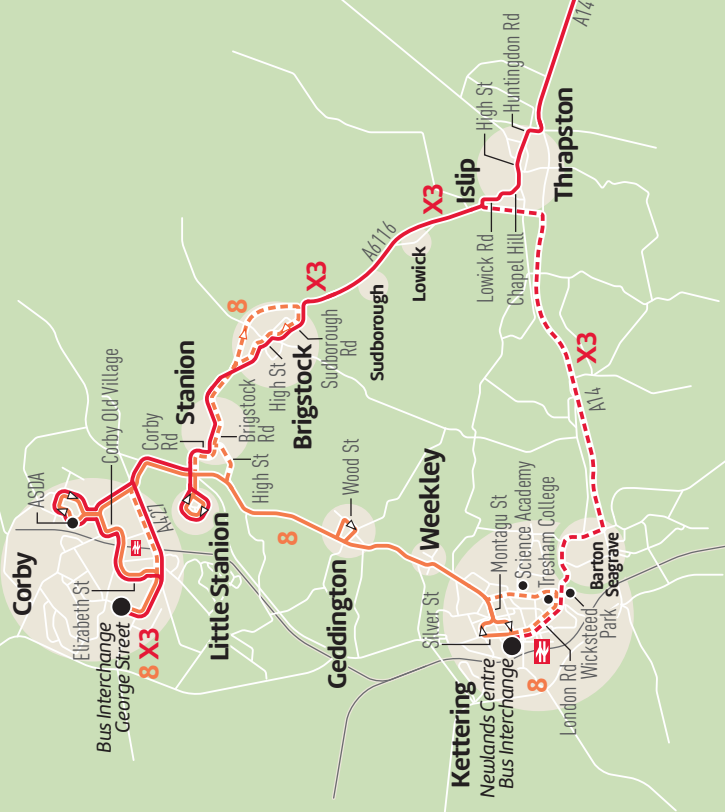

Welcome to our bus guide, showing services 8 & X3
between Corby, Kettering and Huntingdon

Contact us for details of all our services

www.whippet.uk.com
info@whippet.uk.com
@gowhippet
01954 230011

Whippet Coaches Ltd

Unit 1, 2 Rowles Way
Buckingway Business Park
Swavesey, Cambridgeshire
CB24 4UG

Information in this guide correct at time of
print, but may be subject to change. E&OE.

Whippet express

Northamptonshire bus guide

X3

Corby • Little Stanion
Stanion • Brigstock
Thrapston • Huntingdon
(buses continue to Cambridge or Fenstanton)

8

Corby • Little Stanion
Stanion • Brigstock
Geddington • Kettering

This guide shows all Whippet bus services in the
Corby/Stanion/Geddington/Kettering area

Pick up a **Whippet Express X2/X3 bus guide** for full details
of buses to **Fenstanton, Cambridge & Addenbrooke's**

Brought to you by

Whippet

SINCE 1919

Starts 25 April 2022