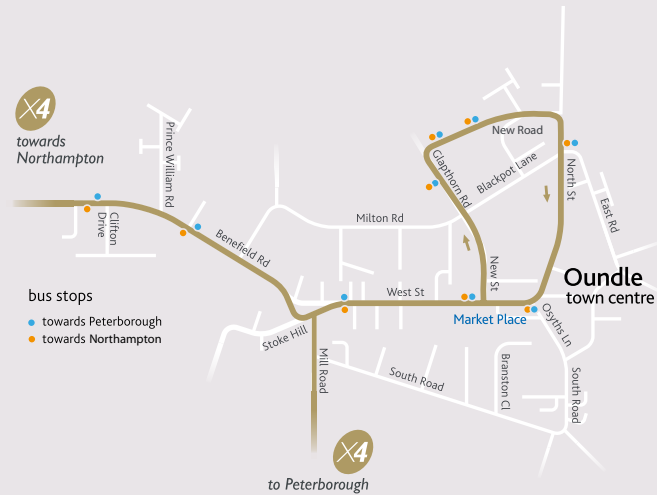

● after Earls Barton Square, these journeys run via Northampton Road (opposite the police house), Ecton (World's End), Ecton Brook (Footbridge A4500), Northampton Academy, Wellingborough Road (Allen Rd)

timetable continues on next page

Peterborough

There are lots of things to do in this busy city, and a great place to start is shopping in Queensgate right next to the bus station. With nearly 100 top name stores there's bound to be something to suit everyone's taste. Discover the story of the city at Peterborough Museum, where there are also paintings from top British artists along with watercolours of the cathedral by Turner.

stopping arrangements

X4 is a limited stop route calling at the places shown in the timetable and at the following additional stops:

Northampton to Wellingborough

Northampton at London Road, Queen Eleanor Cross & Delapre Park | The Old White Hart PH, Cotton End | The Drapery | Abington Square (towards Peterborough) and the Mounts/Radio Northampton (towards Northampton) | St Edmunds Street/Wellingborough Road | Earls Barton at High Street/Manor Road | Wellingborough Road/Prince Street | Wellingborough Road/cemetery | in Wilby The George | Wellingborough at Weavers Road & Sheep Street (towards Northampton only)