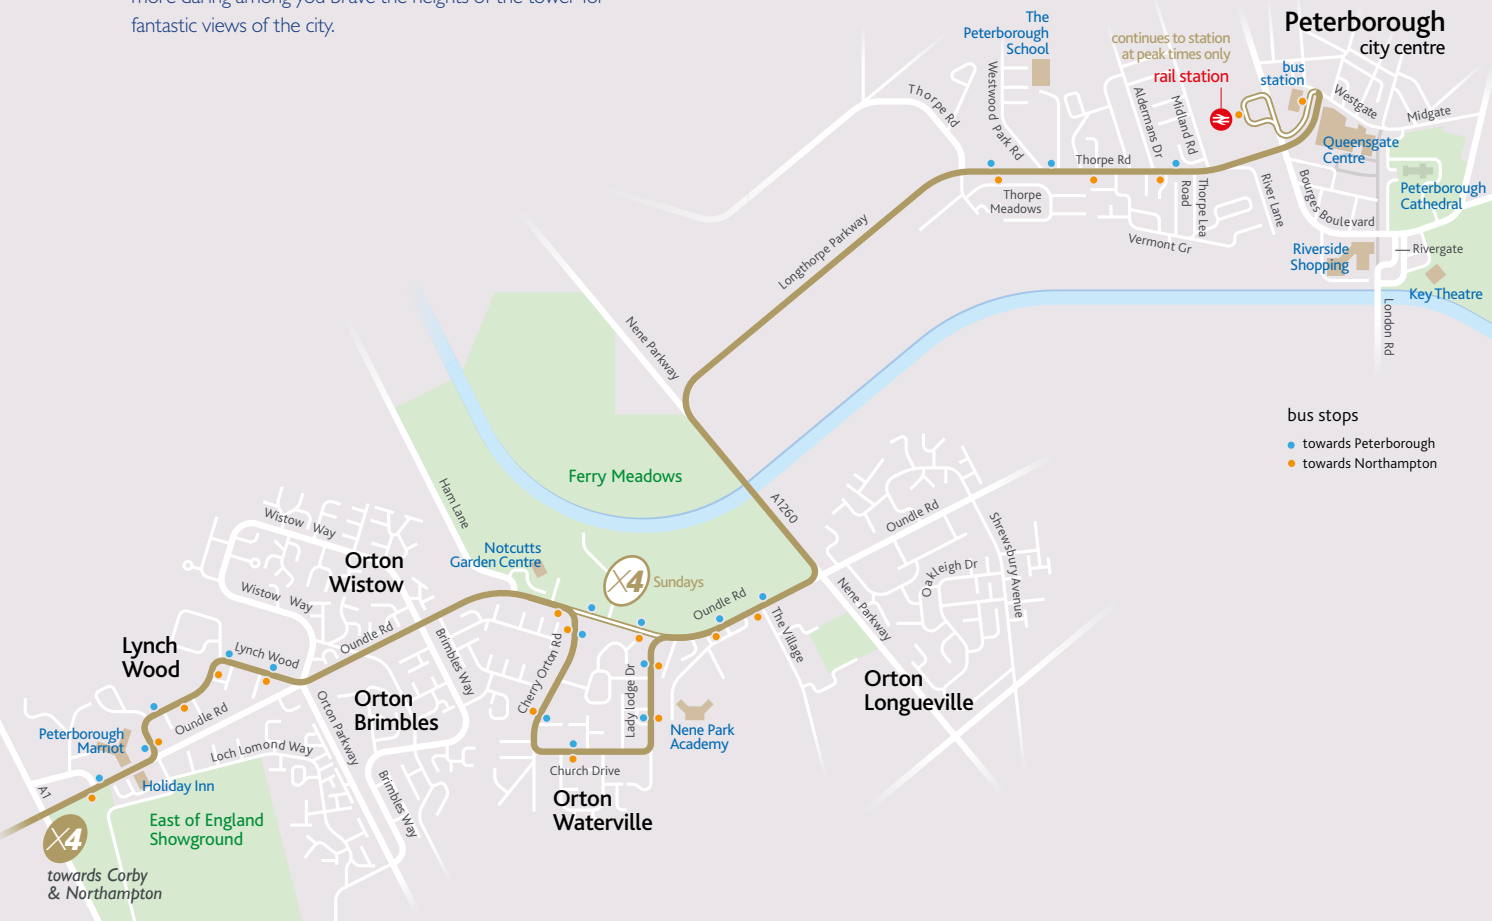

● after Earls Barton Square, these journeys run via Northampton Road (opposite the police house), Ecton (World's End), Ecton Brook (Footbridge A4500), Northampton Academy, Wellingborough Road (Allen Rd)

Bus Appeals Body, Terminal House, Shepperton, TW17 8AS.

Peterborough

There are lots of things to do in this busy city, and a great place to start is shopping in Queensgate right next to the bus station. With nearly 100 top name stores there's bound to be something to suit everyone's taste. Discover the story of the city at Peterborough Museum, where there are also paintings from top British artists along with watercolours of the cathedral by Turner.

stopping arrangements

X4 is a limited stop route calling at the places shown in the timetable and at the following additional stops:

Northampton to Wellingborough

Northampton at London Road, Queen Eleanor Cross & Delapre Park | The Old White Hart PH, Cotton End | The Drapery | Abington Square (towards Peterborough) and the Mounts/Radio Northampton (towards Northampton) | St Edmunds Street/Wellingborough Road | Earls Barton at High Street/Manor Road | Wellingborough Road/Prince Street | Wellingborough Road/cemetery | in Wilby The George | Wellingborough at Weavers Road & Sheep Street (towards Northampton only)