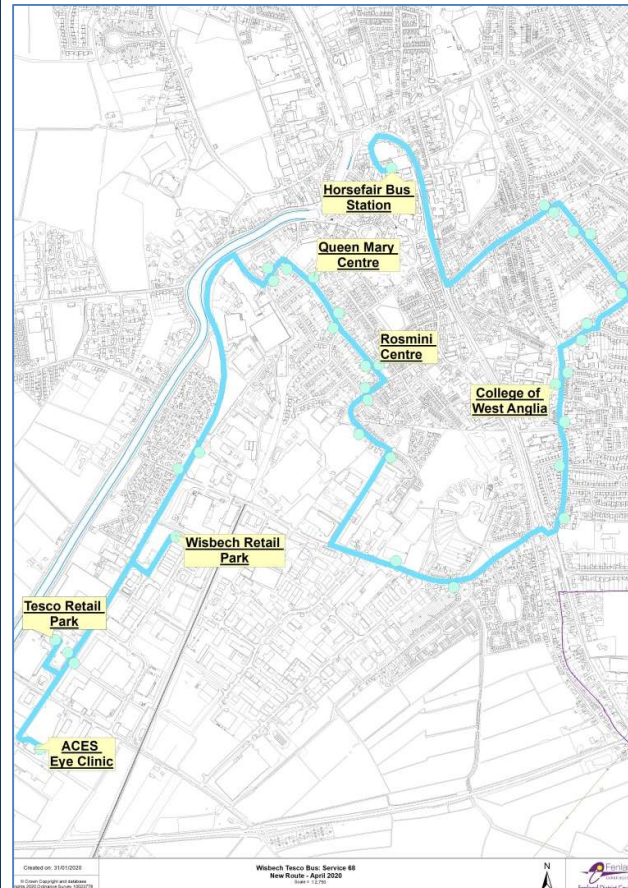

Fares

- Adult Single £1.90
- Adult Return £3.40
- Child Single £1.20
- Child Return £2.20

Free travel for Concessionary Bus Pass Holders.

No membership required.

Service operating times
09:30 – 13:36 Monday to Friday
(excluding Bank Holidays).

Operated by-

01354 661234

www.fact-cambs.co.uk

Route Map

For a larger version of this route map
please visit www.fact-cambs.co.uk

Timetable

April 2020