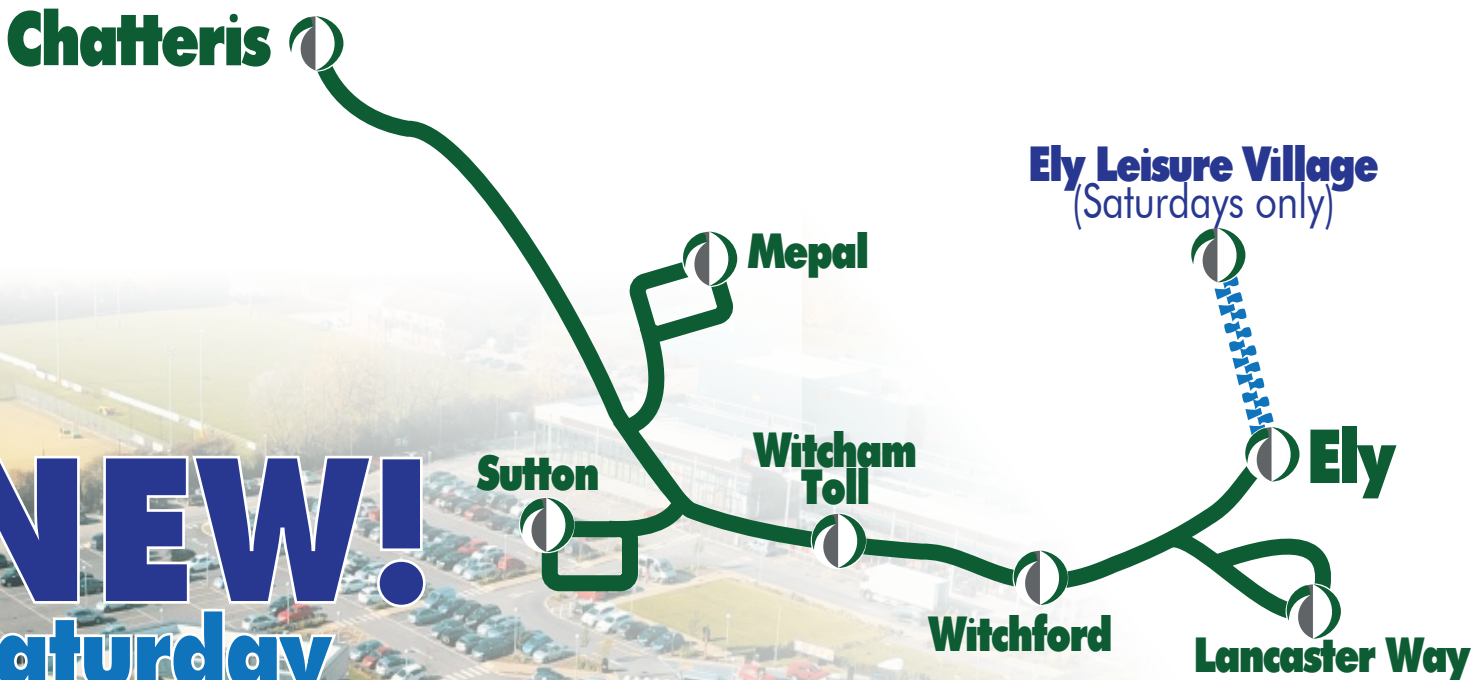

# *Ely* zipper 2

Chatteris Mepal Sutton Witchford **to Ely**

**NEW!**  
**Saturday**  
**extensions to**  
**Ely Leisure Village**

Monday to Saturday (Except Public Holidays)  
**from 3rd June 2024**

Dews Coaches Limited  
Chatteris Road  
Somersham  
Huntingdon  
PE28 3DN

Key Code: R = Bus Stops At This Stop On Request To The Driver When Boarding