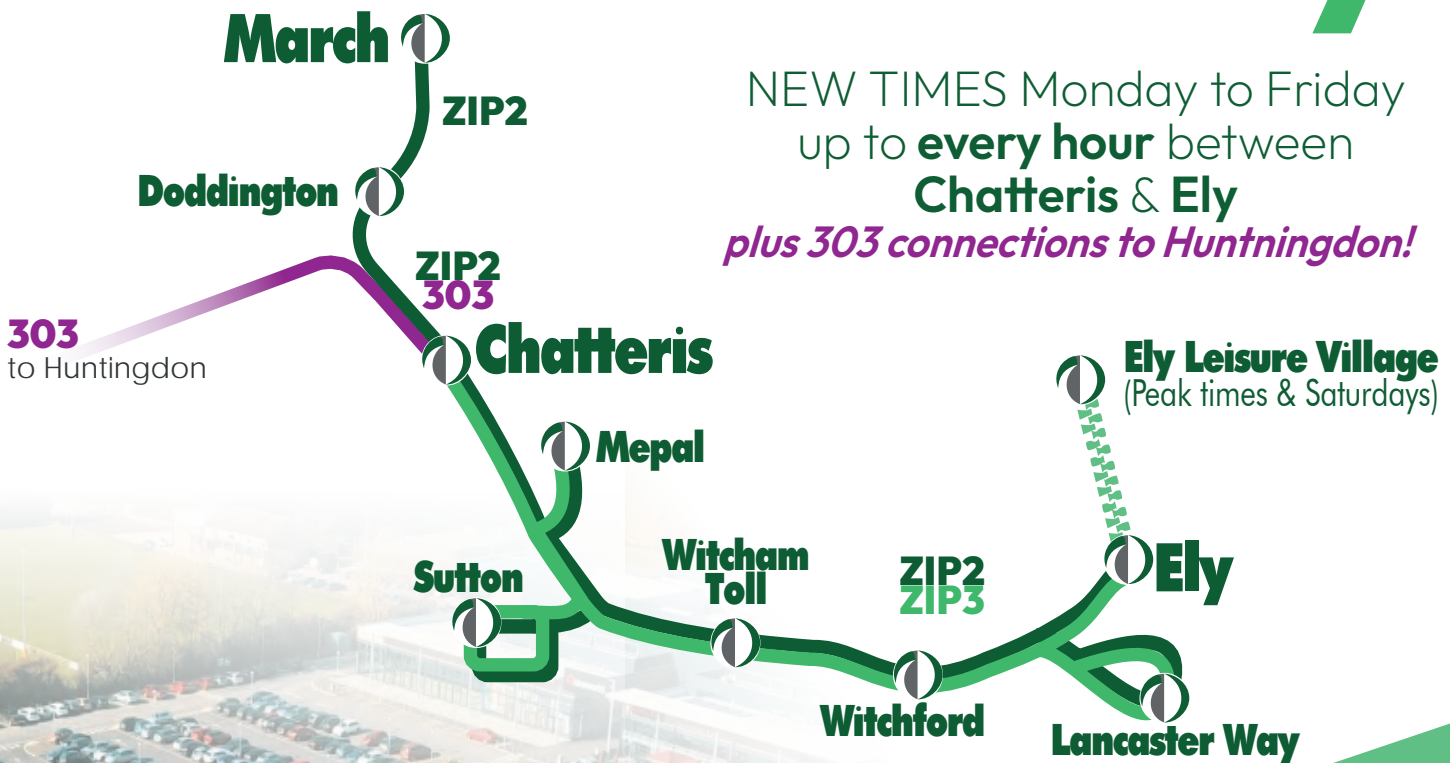

March - Chatteris - Sutton to Ely

NEW TIMES Monday to Friday
up to **every hour** between
Chatteris & Ely
plus 303 connections to Huntingdon!

Monday to Saturday
No Sunday or Bank Holiday Services
from 14 October 2024

Operated on behalf of
CAMBRIDGESHIRE & PETERBOROUGH
COMBINED AUTHORITY

funded by Mayor's Precept
TIGER

Dews Coaches, Chatteris Road, Somersham Huntingdon PE28 3DN

01487 740241

www.dews-coaches.com
sales@dews-coaches.com