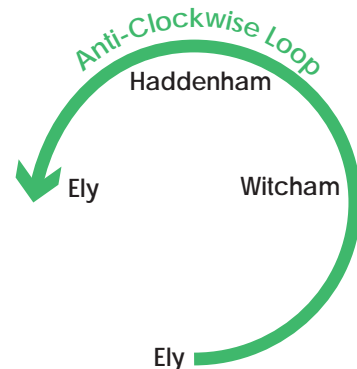

This trip operates Mon to Wed & Fri only

This trip operates on Thursdays only

towards Ely City via Little Thetford, Stretham, Wilburton, Haddenham & Witcham

Ely Market Street (Stop C)	13:25	13:25	14:25	15:55	16:55	17:55	18:55
Ely, Tesco (for Railway Station)	13:30	13:30	14:30	16:00	17:00	18:00	19:00
Little Thetford, The Wyches	13:35	13:35	14:35	16:05	17:05	18:05	19:05
Stretham, Chapel Street	13:38	13:38	14:38	16:08	17:08	18:08	19:08
Wilburton, Station Road	13:43	13:43	14:43	16:13	17:13	18:13	19:13
Aldreth, High Street (Thurs only)		13:50					
Haddenham Orchard Way	13:46	13:51	14:46	16:16	17:16	18:16	19:16
Haddenham, Hop Row	13:48	13:53	14:48	16:18	17:18	18:18	19:18
Witcham, Manor Farm	13:55	14:00	14:55	16:25	17:25	18:25	
Ely, Lancaster Way	14:05	14:10	15:05	16:35	17:35	18:35	
Ely, Tesco (for Railway Station)	14:11	14:16	15:11	16:41	17:41	18:41	
Ely, Bell Holt (Sainsburys)	14:15	14:20	15:15	16:45	17:45	18:45	
Ely Market Street (Stop C)	14:20	14:25	15:20	16:50	17:50	18:50	