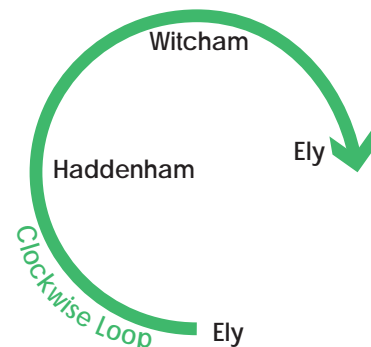

There are no buses on Sundays or public holidays
Buses call at all stops on the route - Times are shown at key stops only

Saturdays

towards Ely City via Witcham, Haddenham, Wilburton, Stretham & Little Thetford

Ely Market Street (Stop C)	07:25	08:25	09:25	10:25	12:25
Ely, Tesco (for Railway Station)	07:30	08:30	09:30	10:30	12:30
Ely, Lancaster Way	07:35	08:35	09:35	10:35	12:35
Witcham, Manor Farm	06:45	07:45	08:45	09:45	10:45
Haddenham Hop Row	06:53	07:53	08:53	09:53	10:53
Haddenham, Cherry Orchard	06:54	07:54	08:54	09:54	10:54
Wilburton Station Road	06:57	07:57	08:57	09:57	10:57
Stretham, Chapel Street	07:00	08:00	09:00	10:00	11:00
Little Thetford The Wyches	07:04	08:04	09:04	10:04	11:04
Ely, Tesco (for Railway Station)	07:11	08:11	09:11	10:11	11:11
Ely, Bell Holt (Sainsburys)	07:15	08:15	09:15	10:15	11:15
Ely Market Street (Stop C)	07:20	08:20	09:20	10:20	11:20

Service **Disruption?**
Keep up to date
follow us on
@dewscoaches

for network **maps**
& more **timetables**
www.dews-coaches.com

towards Ely City via Little Thetford, Stretham, Wilburton & Haddenham

Ely Market Street (Stop C)	13:25	15:25	16:25	17:25	18:25
Ely, Tesco (for Railway Station)	13:30	15:30	16:30	17:30	18:30
Little Thetford The Wyches	13:35	15:35	16:35	17:35	18:35
Stretham, Chapel Street	13:38	15:38	16:38	17:38	18:38
Wilburton, Station Road	13:43	15:43	16:43	17:43	18:43
Haddenham, Orchard Way	13:46	15:46	16:46	17:46	18:46
Haddenham, Cherry Orchard	13:47	15:47	16:47	17:47	18:47
Haddenham, Hop Row	13:48	15:48	16:48	17:48	18:48
Witcham, Manor Farm	13:55	15:55	16:55	17:55	
Ely, Lancaster Way	14:05	16:05	17:05	18:05	
Ely, Tesco (for Railway Station)	14:11	16:11	17:11	18:11	
Ely, Bell Holt (Sainsburys)	14:15	16:15	17:15	18:15	
Ely, Market Street (Stop C)	14:20	16:20	17:20	18:20	

myTrip®

Be in
control
of your
journey

Download myTrip for your
bus tickets and live location