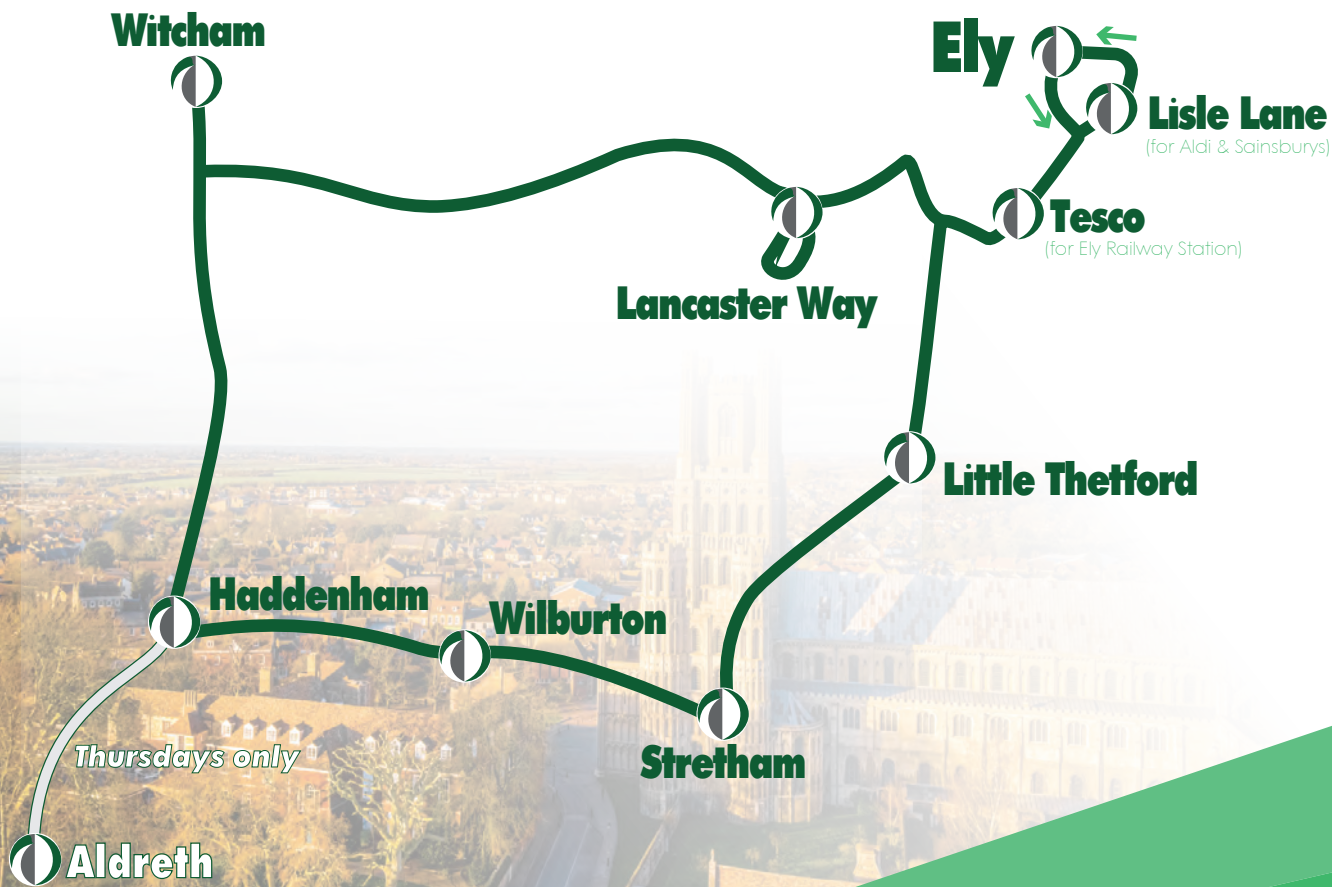

Monday to Saturday
No Sunday or Bank Holiday Services
from 27 January 2025

Operated on behalf of

funded by Mayor's Precept

TIGER

01487 740241

www.dews-coaches.com
sales@dews-coaches.com

Dews Coaches, Chatteris Road, Somersham Huntingdon PE28 3DN