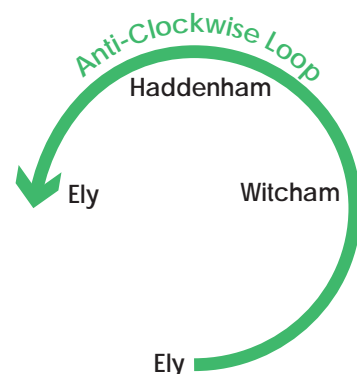

This trip operates Mon to Wed, Fri & Sat only

This trip does not operate on Saturdays

This trip operates on Thursdays only

towards Ely City via Little Thetford, Stretham, Wilburton, Haddenham & Witcham

Ely, Market Street (Stop C)	13:25	13:25	14:25	15:25	16:25	17:25	18:25
Ely King's School	13:26	13:26	14:26	15:26	16:26	17:26	18:26
Ely, Tesco	13:30	13:30	14:30	15:30	16:30	17:30	18:30
Little Thetford, Ely Road	13:34	13:34	14:34	15:34	16:34	17:34	18:34
Little Thetford The Wyches	13:35	13:35	14:35	15:35	16:35	17:35	18:35
Stretham Walnut Tree Close	13:37	13:37	14:37	15:37	16:37	17:37	18:37
Stretham Chapel Street	13:38	13:38	14:38	15:38	16:38	17:38	18:38
Stretham Short Road	13:39	13:39	14:39	15:39	16:39	17:39	18:39
Wilburton Millfield Place	13:42	13:42	14:42	15:42	16:42	17:42	18:42
Wilburton, Station Road	13:43	13:43	14:43	15:43	16:43	17:43	18:43
Wilburton, Carpond Lane	13:43	13:43	14:43	15:43	16:43	17:43	18:43
Wilburton High Street (o/s 57)	13:44	13:44	14:44	15:44	16:44	17:44	18:44
Aldreth, High Street (Thurs Only)		13:50					
Haddenham Orchard Way	13:46	13:51	14:46	15:46	16:46	17:46	18:46
Haddenham Cherry Orchard	13:47	13:52	14:47	15:47	16:47	17:47	18:47
Haddenham Linden End	13:47	13:52	14:47	15:47	16:47	17:47	18:47
Haddenham, Hop Row	13:48	13:53	14:48	15:48	16:48	17:48	18:48
Witcham, Manor Farm	13:55	14:00	14:55	15:55	16:55	17:55	
Ely, Cambridge Commodities	14:05	14:10	15:05	16:05	17:05	18:05	
Ely, Tesco	14:11	14:16	15:11	16:11	17:11	18:11	
Ely Back Hill	14:12	14:17	15:12	16:12	17:12	18:12	
Ely, Cardinals Way	14:13	14:18	15:13	16:13	17:13	18:13	
Ely, Waitrose	14:15	14:20	15:15	16:15	17:15	18:15	
Ely, Market Street	14:20	14:25	15:20	16:20	17:20	18:20	

This trip operates Mon to Wed, Fri & Sat only

This trip operates on Thursdays only

This trip does not operate on Saturdays