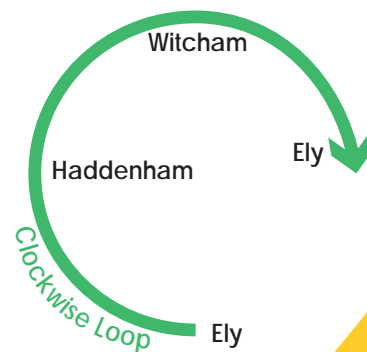

Monday to Saturday
(Except Bank Holidays)

towards Ely City via Witcham, Haddenham, Wilburton, Stretham & Little Thetford

Ely, Market Street (Stop C)	07:25	08:25	09:25	09:25	10:25	11:25	12:25
Ely, King's School	07:26	08:26	09:26	09:26	10:26	11:26	12:26
Ely, Tesco	07:30	08:30	09:30	09:30	10:30	11:30	12:30
Ely, Cambridge Commodities	07:35	08:35	09:35	09:35	10:35	11:35	12:35
Witcham, Manor Farm	06:45	07:45	08:45	09:45	10:45	11:45	12:45
Haddenham Hop Row	06:53	07:53	08:53	09:53	10:53	11:53	12:53
Haddenham Linden End	06:54	07:54	08:54	09:54	10:54	11:54	12:54
Haddenham, Cherry Orchard	06:54	07:54	08:54	09:54	10:54	11:54	12:54
Haddenham, Orchard Way	06:55	07:55	08:55	09:55	10:55	11:55	12:55
Aldreth, High Street (Thurs Only)				09:56			
Wilburton High Street	06:56	07:56	08:56	09:56	10:01	10:56	11:56
Wilburton Carpond Lane	06:57	07:57	08:57	09:57	10:02	10:57	11:57
Wilburton Station Road	06:57	07:57	08:57	09:57	10:02	10:57	11:57
Wilburton, Millfield Place	06:58	07:58	08:58	09:58	10:03	10:58	11:58
Stretham, Short Road	06:59	07:59	08:59	09:59	10:04	10:59	11:59
Stretham, Chapel Street	07:00	08:00	09:00	10:00	10:05	11:00	13:00
Stretham, Walnut Tree Close	07:01	08:01	09:01	10:01	10:06	11:01	13:01
Little Thetford The Wyches	07:04	08:04	09:04	10:04	10:09	11:04	13:04
Little Thetford, Ely Road	07:05	08:05	09:05	10:05	10:10	11:05	13:05
Ely, Tesco	07:11	08:11	09:11	10:11	10:16	11:11	13:11
Ely, Back Hill	07:12	08:12	09:12	10:12	10:17	11:12	13:12
Ely, Cardinals Way	07:13	08:13	09:13	10:13	10:18	11:13	13:13
Ely, Waitrose	07:15	08:15	09:15	10:15	10:20	11:15	13:15
Ely, Market Street	07:20	08:20	09:20	10:20	10:25	11:20	13:20

This trip operates Mon to Wed, Fri & Sat only

This trip does not operate on Saturdays

This trip operates on Thursdays only