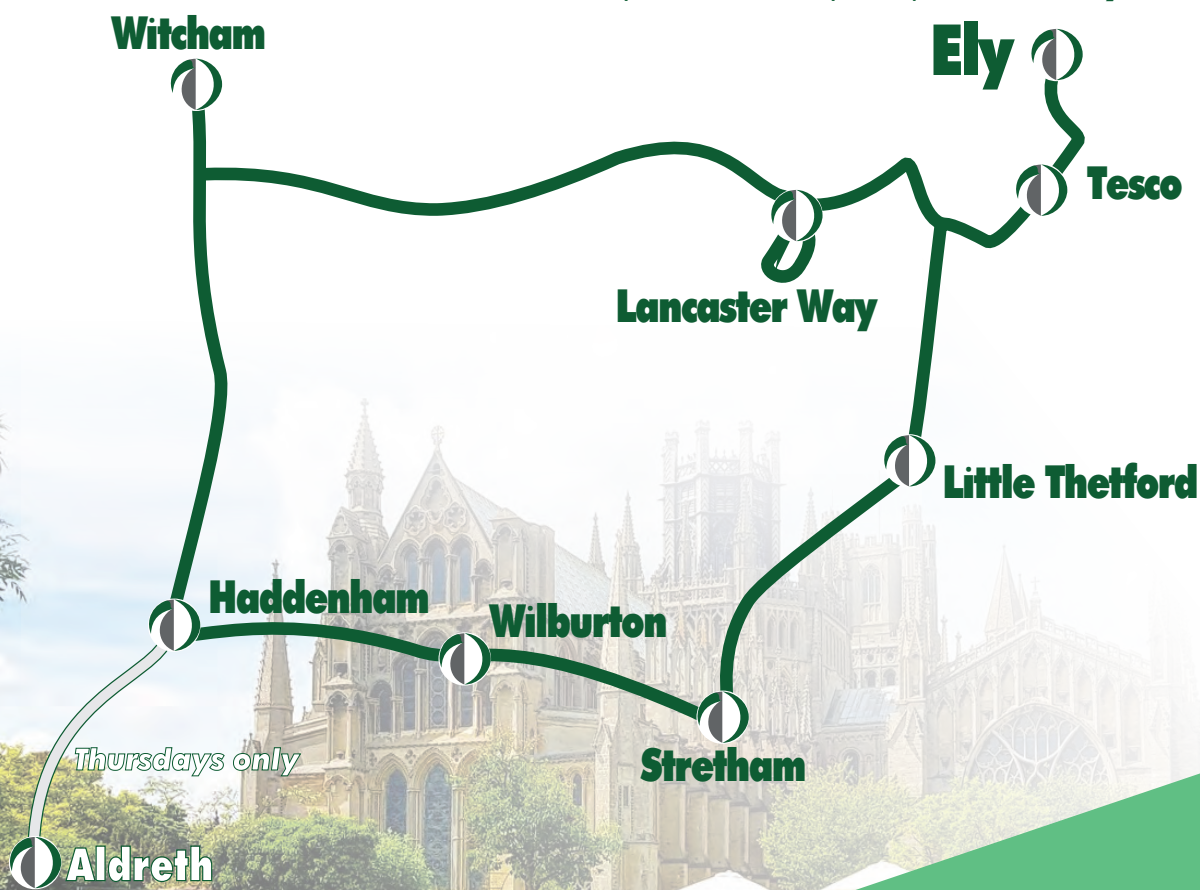

Monday to Saturday
No Sunday or Bank Holiday Services
from 14 October 2024

Operated on behalf of
CAMBRIDGESHIRE & PETERBOROUGH
COMBINED AUTHORITY

funded by Mayor's Precept
TIGER

01487 740241
www.dews-coaches.com
sales@dews-coaches.com

Dews Coaches, Chatteris Road, Somersham Huntingdon PE28 3DN