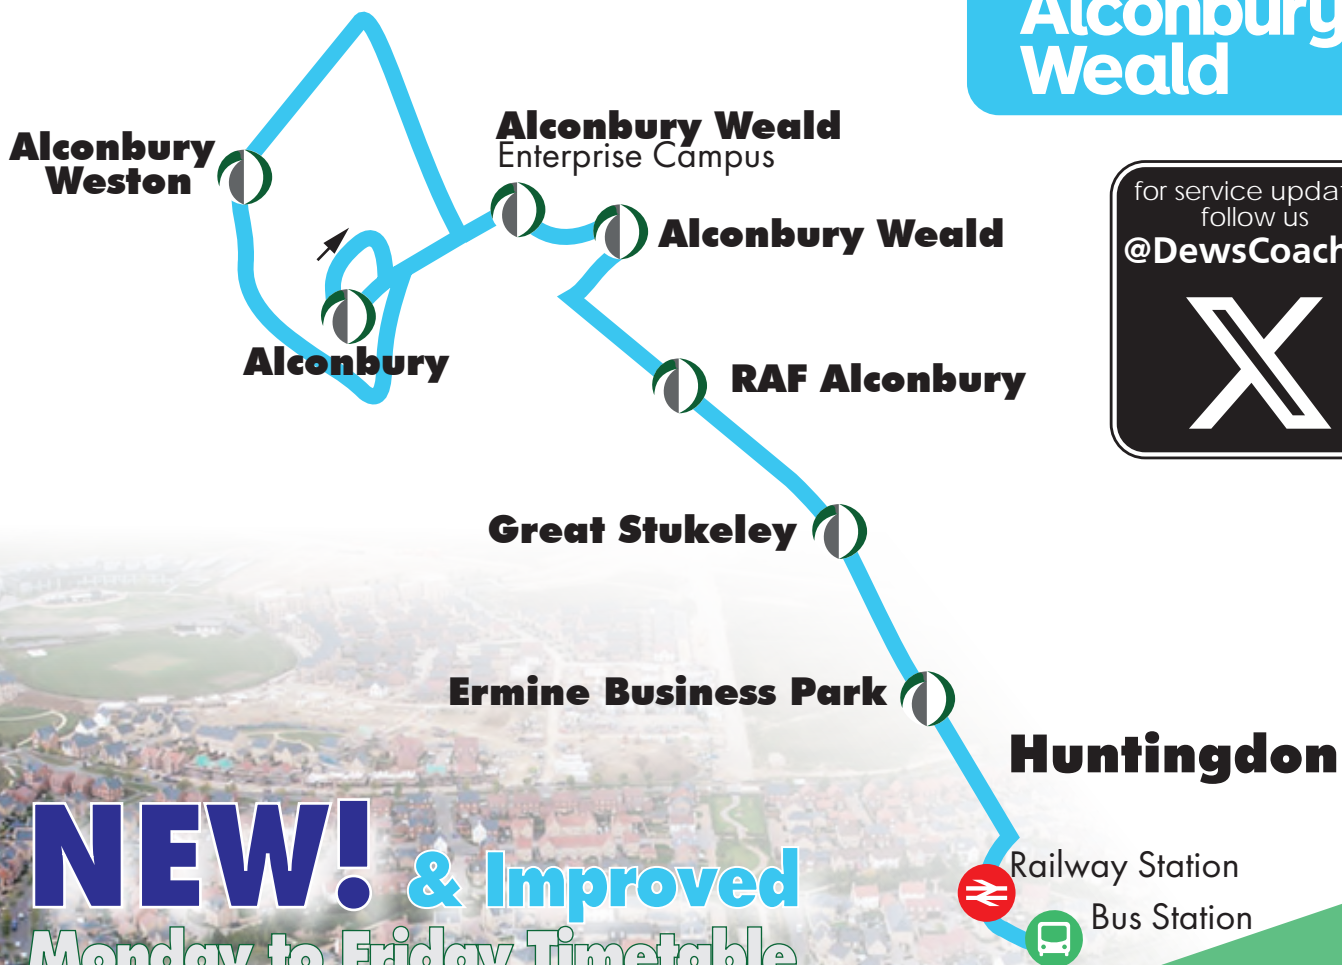

DEWS

AW1

alconbury-weald.co.uk

Huntingdon Town Centre 
Huntingdon Railway Station 
Alconbury Weald
Alconbury Weston
Alconbury Village

Operated on behalf of
Alconbury Weald

NEW! & Improved
Monday to Friday Timetable
up to every hour!