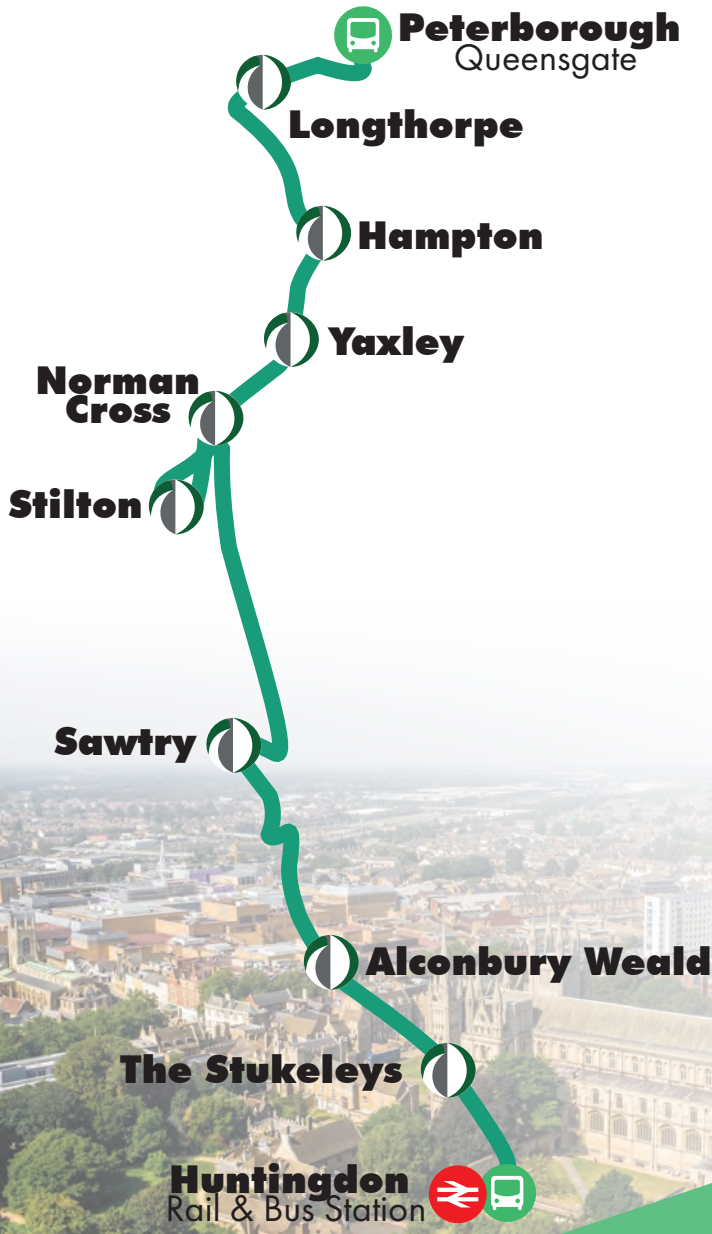

in partnership with

904

Huntingdon, Bus & Rail Stn

Alconbury Weald

Sawtry

Stilton

Hampton, Serpentine Green

Longthorpe

Peterborough Queensgate