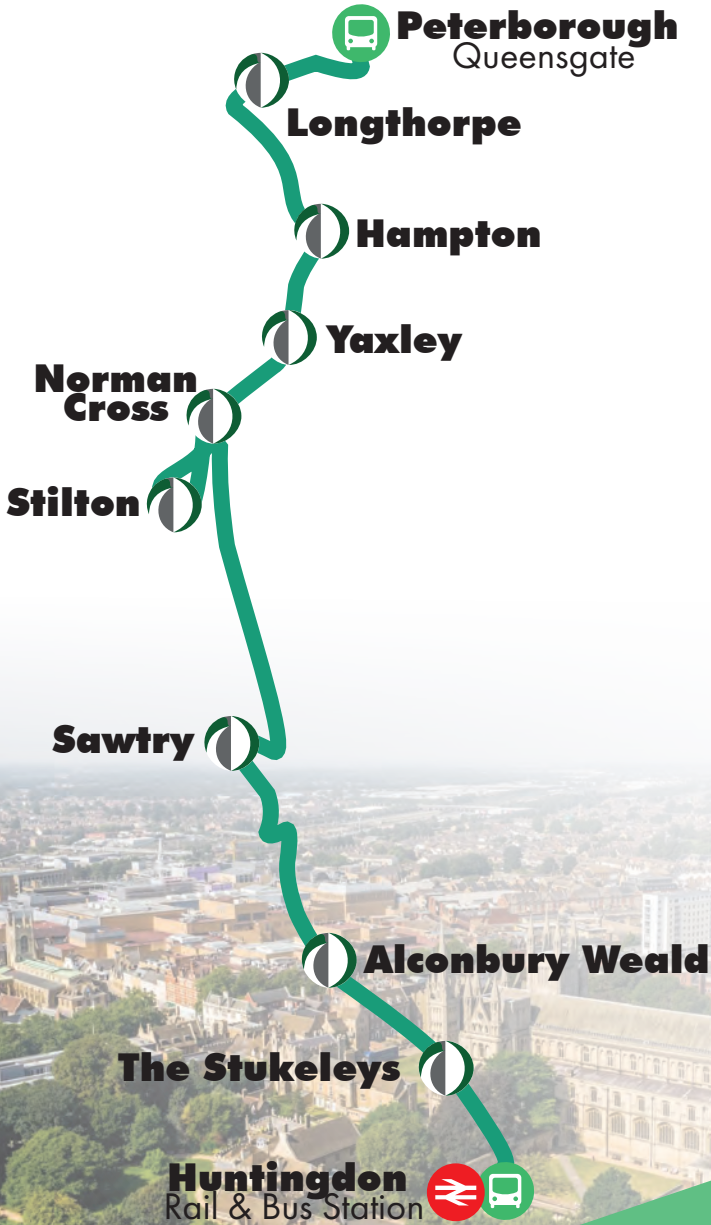

in partnership with

904

Huntingdon, Bus & Rail Stn

Alconbury Weald

Sawtry

Stilton

Hampton, Serpentine Green

Longthorpe

Peterborough Queensgate