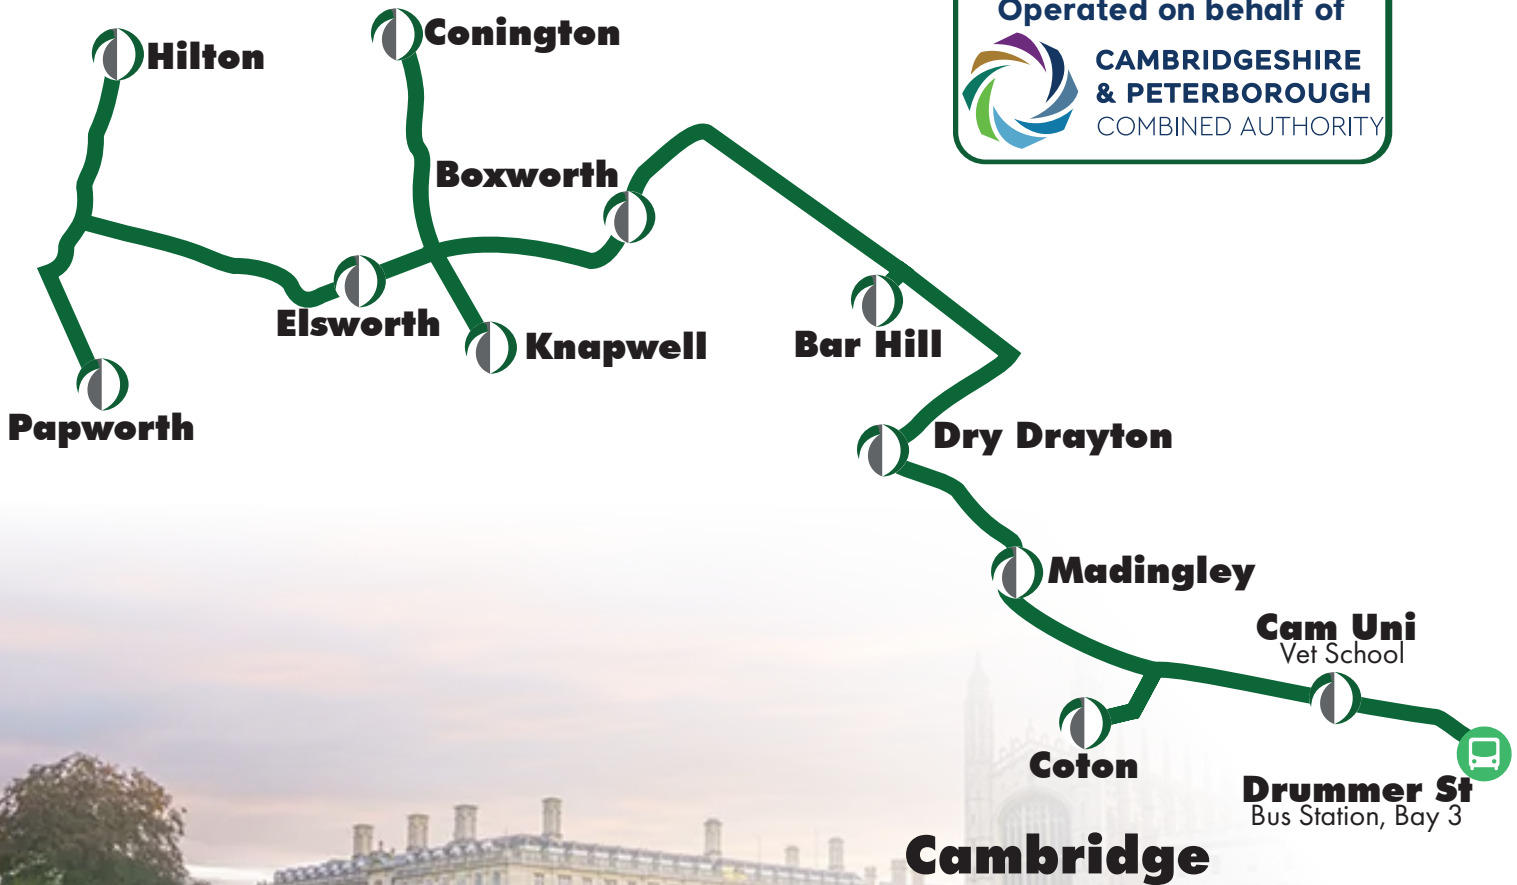

# 8

Papworth Everard  
Boxworth  
Bar Hill

Cambridge, Drummer St 

Operated on behalf of

**CAMBRIDGESHIRE  
& PETERBOROUGH**  
COMBINED AUTHORITY

Dews Coaches Limited  
Chatteris Road  
Somersham  
Huntingdon  
PE28 3DN

## Papworth Everard - Boxworth - Bar Hill - Cambridge

Drummer Street

Monday to Saturday  
(Except Bank Holidays)

Hilton, Scotts Crescent	07:10			
Papworth Everard, Ermine St		09:12		14:22
Papworth Everard, opp Wood Ln		09:15		14:25
Elsworth, opp Brockley Road	07:16	09:20		14:30
Knapwell All Saints Church	07:21	09:25		14:35
Conington, opp School Lane	07:30	09:33		
Boxworth, School Lane	07:35	09:40		14:40
Bar Hill, Tesco Superstore	07:45	09:50	11:20	14:50
Dry Drayton, High Street		09:59	11:29	14:59
Madingley, opp Church Lane		10:03	11:33	15:03
Coton, Silverdale Avenue		10:10	11:40	15:10
Coton, Cambridge Road		10:13	11:43	15:13
Cam Uni, opp Vet School		10:15	11:45	15:15
Cambridge, Drummer St Bus Stn		10:25	11:55	15:25

## Cambridge - Bar Hill - Boxworth - Papworth Everard

Drummer Street, Bay 3

Monday to Saturday  
(Except Bank Holidays)

Drummer St, Bus Station Bay 3	10:30	13:00	16:30
Cam Uni, o/s Vet School	10:39	13:09	16:39
Coton, Cambridge Road	10:40	13:10	16:40
Coton, Silverdale Avenue	10:43	13:13	16:43
Madingley, Church Lane	10:49	13:19	16:49
Dry Drayton, High Street	10:54	13:24	16:54
Bar Hill, Tesco Superstore	11:02	13:32	17:05
Boxworth, opp School Lane		13:40	17:15
Conington, School Lane		13:48	17:23
Knapwell, All Saints Church		13:55	17:30
Elsworth, Brockley Road		14:00	17:35
Papworth Everard, Wood Lane		14:05	
Papworth Everard, Ermine St		14:10	
Hilton, opp Scotts Crescent			17:43