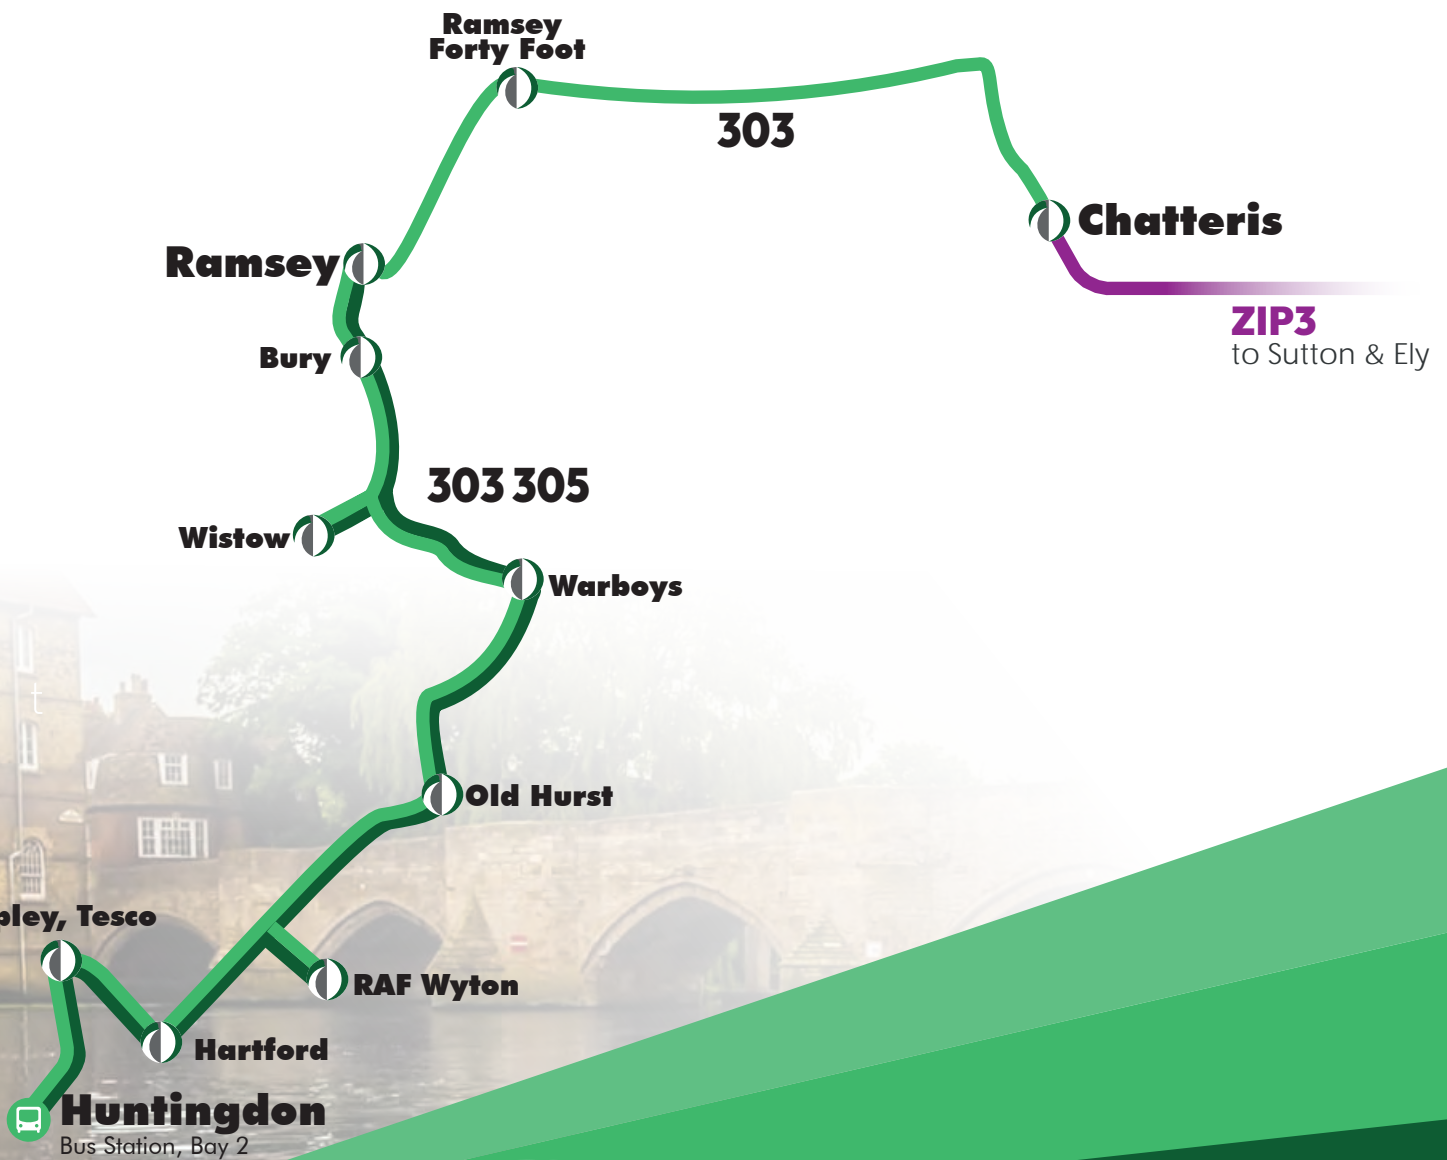

DEWS

303 | 305

Chatteris (303)
Ramsey Forty Foot
Ramsey (303&305)
Warboys
Huntingdon

Operated on behalf of
**CAMBRIDGESHIRE
& PETERBOROUGH
COMBINED AUTHORITY**

funded by Mayor's Precept
TIGER

Monday to Saturday
No Sunday or Bank Holiday Services
from 27 January 2025

01487 740241

www.dews-coaches.com
sales@dews-coaches.com

Dews Coaches, Chatteris Road, Somersham Huntingdon PE28 3DN