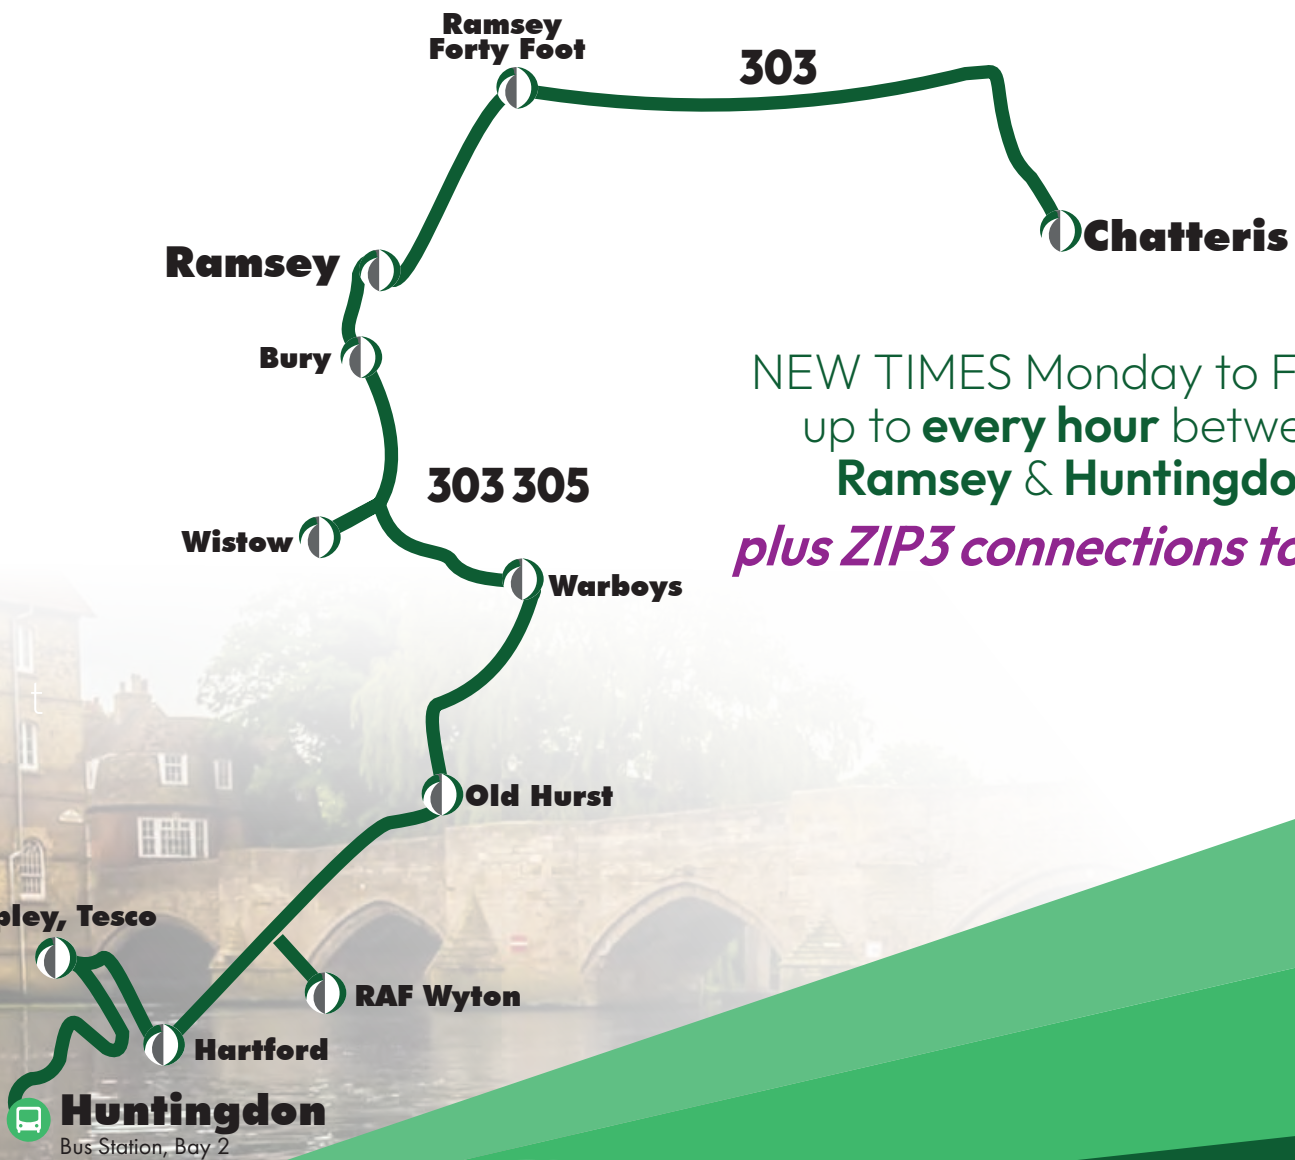

DEWS

303 | 305

Chatteris (303)
Ramsey Forty Foot
Ramsey (303&305)
Warboys
Huntingdon

Operated on behalf of
 CAMBRIDGESHIRE
& PETERBOROUGH
COMBINED AUTHORITY

funded by Mayor's Precept
TIGER

NEW TIMES Monday to Friday
up to **every hour** between
Ramsey & Huntingdon
plus ZIP3 connections to Ely!