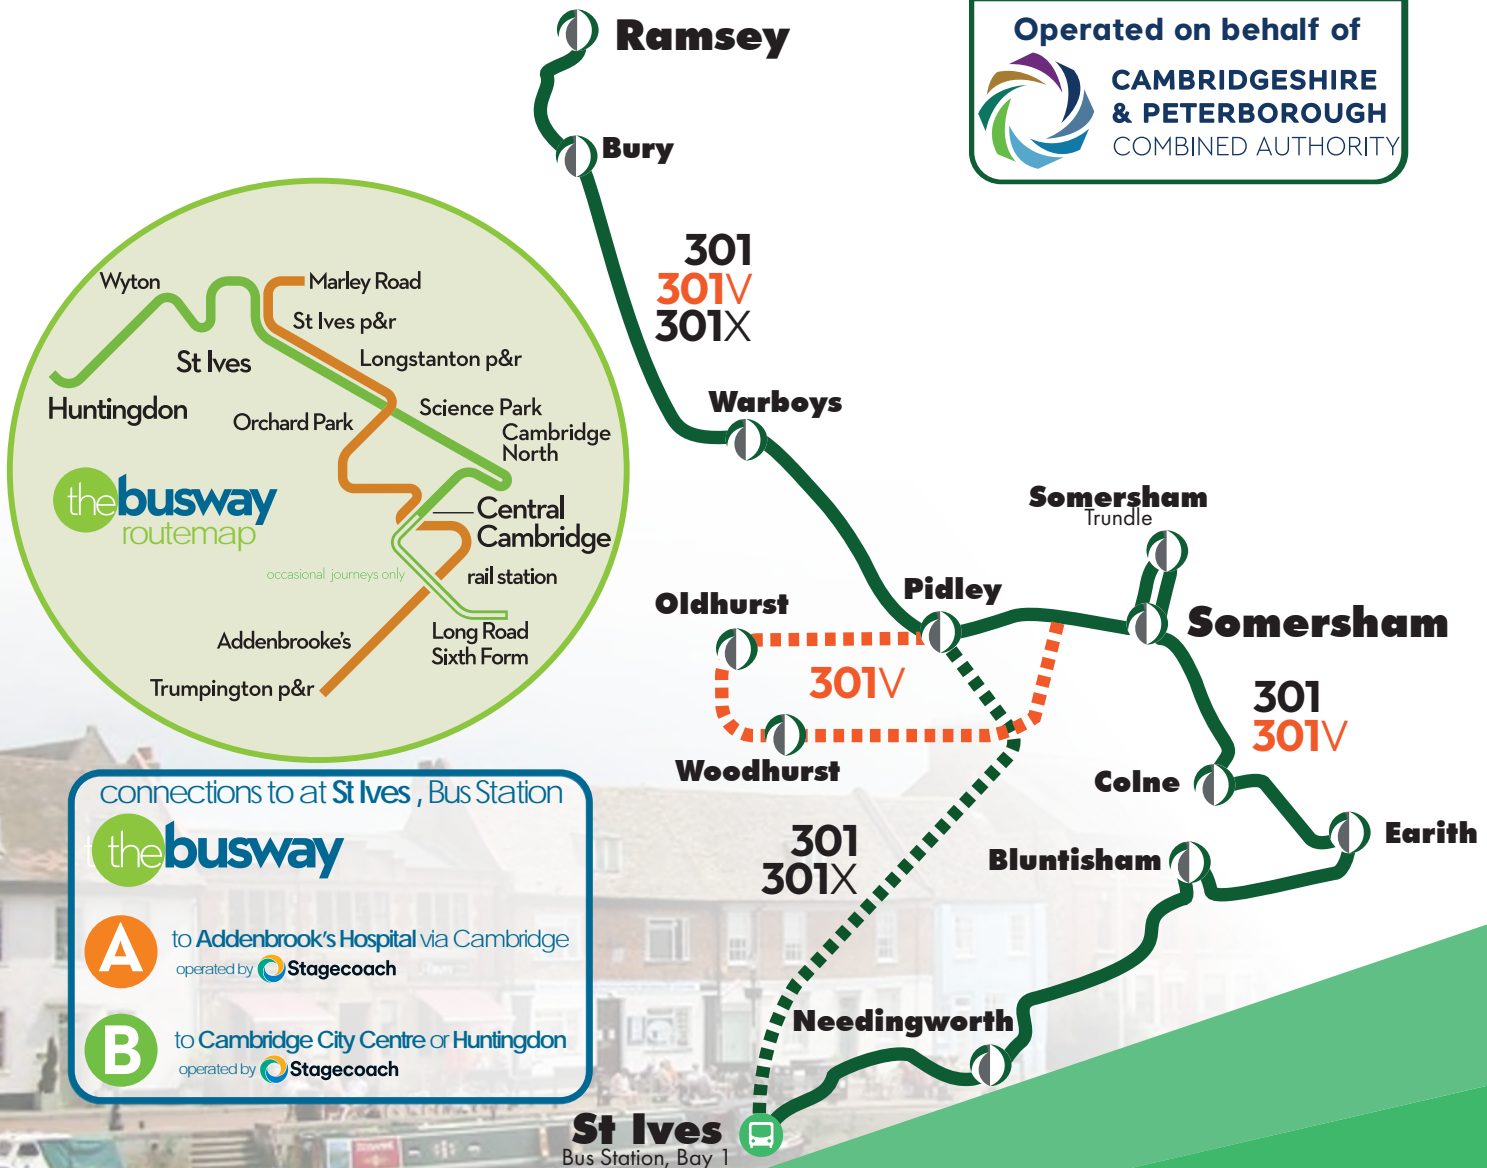

DEWS

301 301V
301X 301S

Ramsey
Warboys
Somersham
Needingworth
St Ives, Bus Station

Operated on behalf of
 CAMBRIDGESHIRE & PETERBOROUGH
COMBINED AUTHORITY

connections to at St Ives, Bus Station

the busway

- **A** to Addenbrook's Hospital via Cambridge operated by Stagecoach
- **B** to Cambridge City Centre or Huntingdon operated by Stagecoach