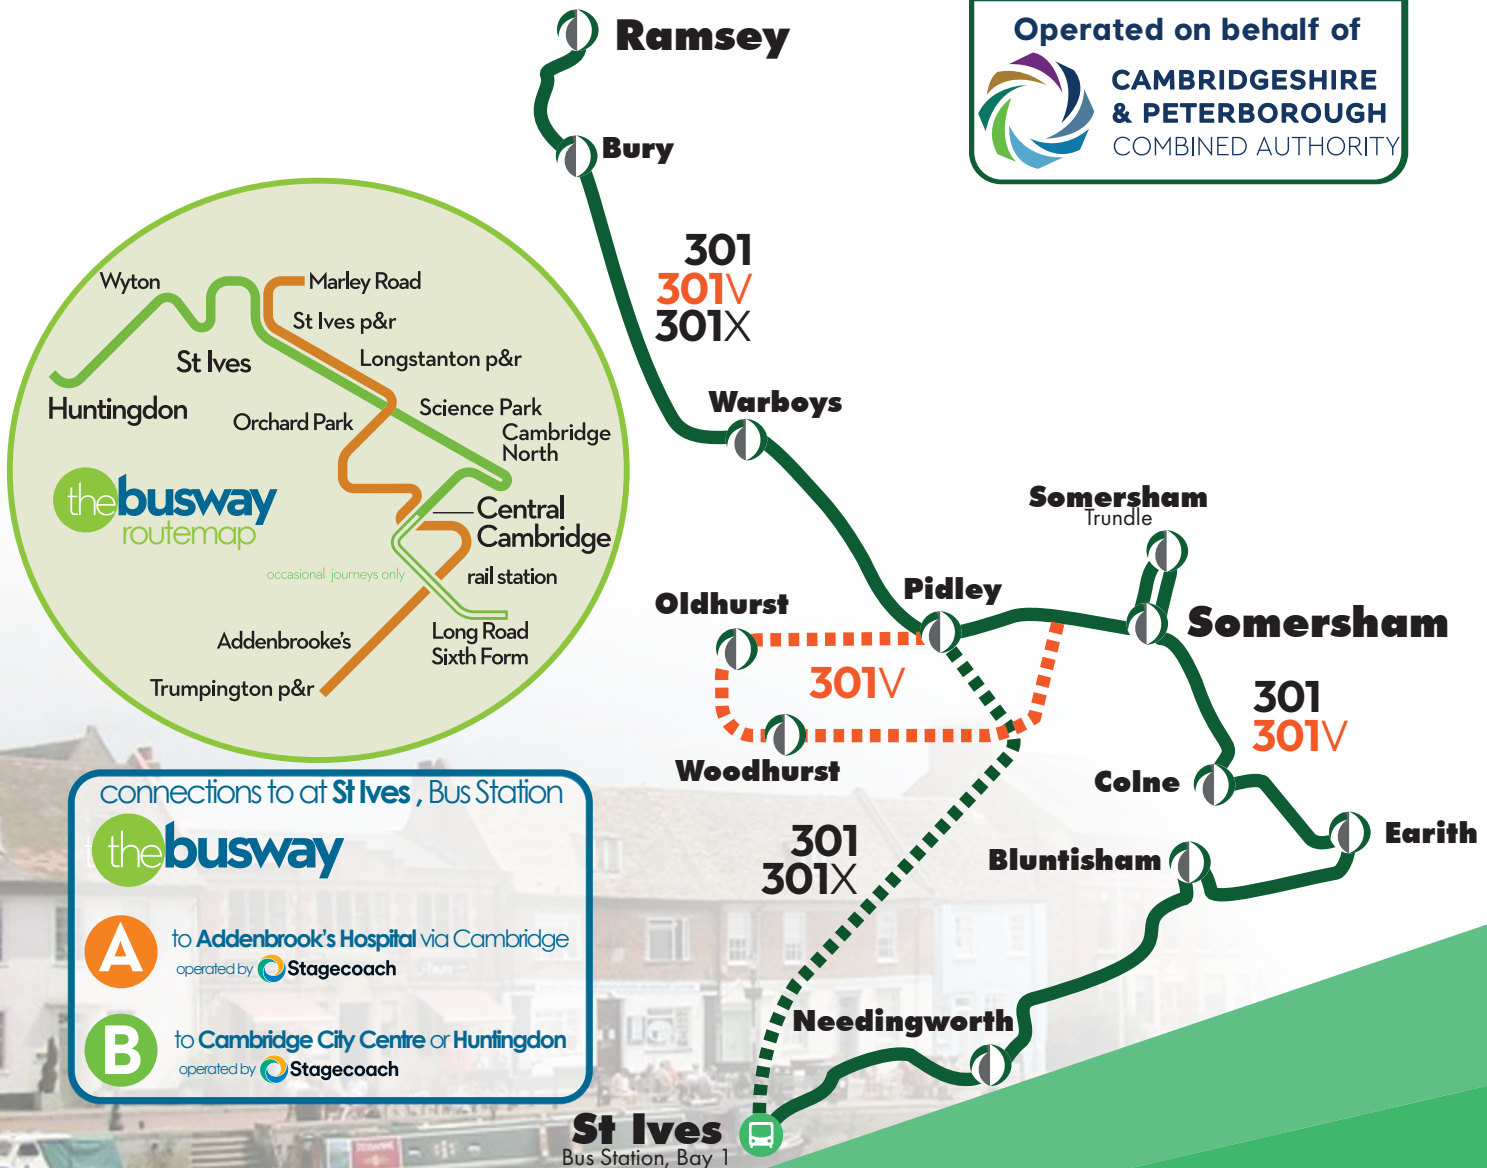

# DEWS

**301 301V**  
**301X 301S**

**Ramsey**  
**Warboys**  
**Somersham**  
**Needingworth**  
**St Ives, Bus Station** 

Operated on behalf of  
 **CAMBRIDGESHIRE & PETERBOROUGH**  
COMBINED AUTHORITY

**301X Ramsey - Warboys - St Ives** (Limited Stops)

**301V Warboys - Oldhurst - St Ives** via Woodhurst, Somersham & Earith

**301S Ramsey - Warboys - St Ives** (Incorporates service 300 in St Ives Saturdays only)

**Saturdays**

**towards St Ives**

	301	301S	301S	301X
Ramsey, Great Whyte	06:45	09:00		16:00
Warboys, Clock Tower	06:53	09:08	12:48	16:08
Pidley, Pond	07:00	09:15	12:55	16:15
Pidley, opp Mad Cat PH	07:02			16:17
Pidley, High Street	↓	09:17	12:57	↓
Oldhurst, Wellington Close	↓	09:20	13:00	↓
Woodhurst, Church Street	↓	09:25	13:05	↓
Somersham, King Street	07:04	09:32	13:12	
Somersham, The Trundle	07:08	09:36	13:16	
Colne, East Street	07:13	09:41	13:21	
Earith, Greenfields	07:17	09:45	13:25	
Earith, Adelaide Walk	07:20	09:48	13:28	
Bluntisham, High Street	07:26	09:54	13:34	
Needingworth, Church Street	07:32	10:00	13:40	
St Ives, Morrisons	07:37	10:05	13:45	
St Ives, Marley Road	↓	10:08	13:48	↓
St Ives, Burleigh Road	↓	10:18	13:58	↓
St Ives, Burstellers	↓	10:22	14:02	↓
St Ives Bus Station	07:42	10:30	14:10	16:27

301S journeys serve all stops like 300 service Mon to Fri (Anti Clockwise)

Key:  
R = Request Stop only