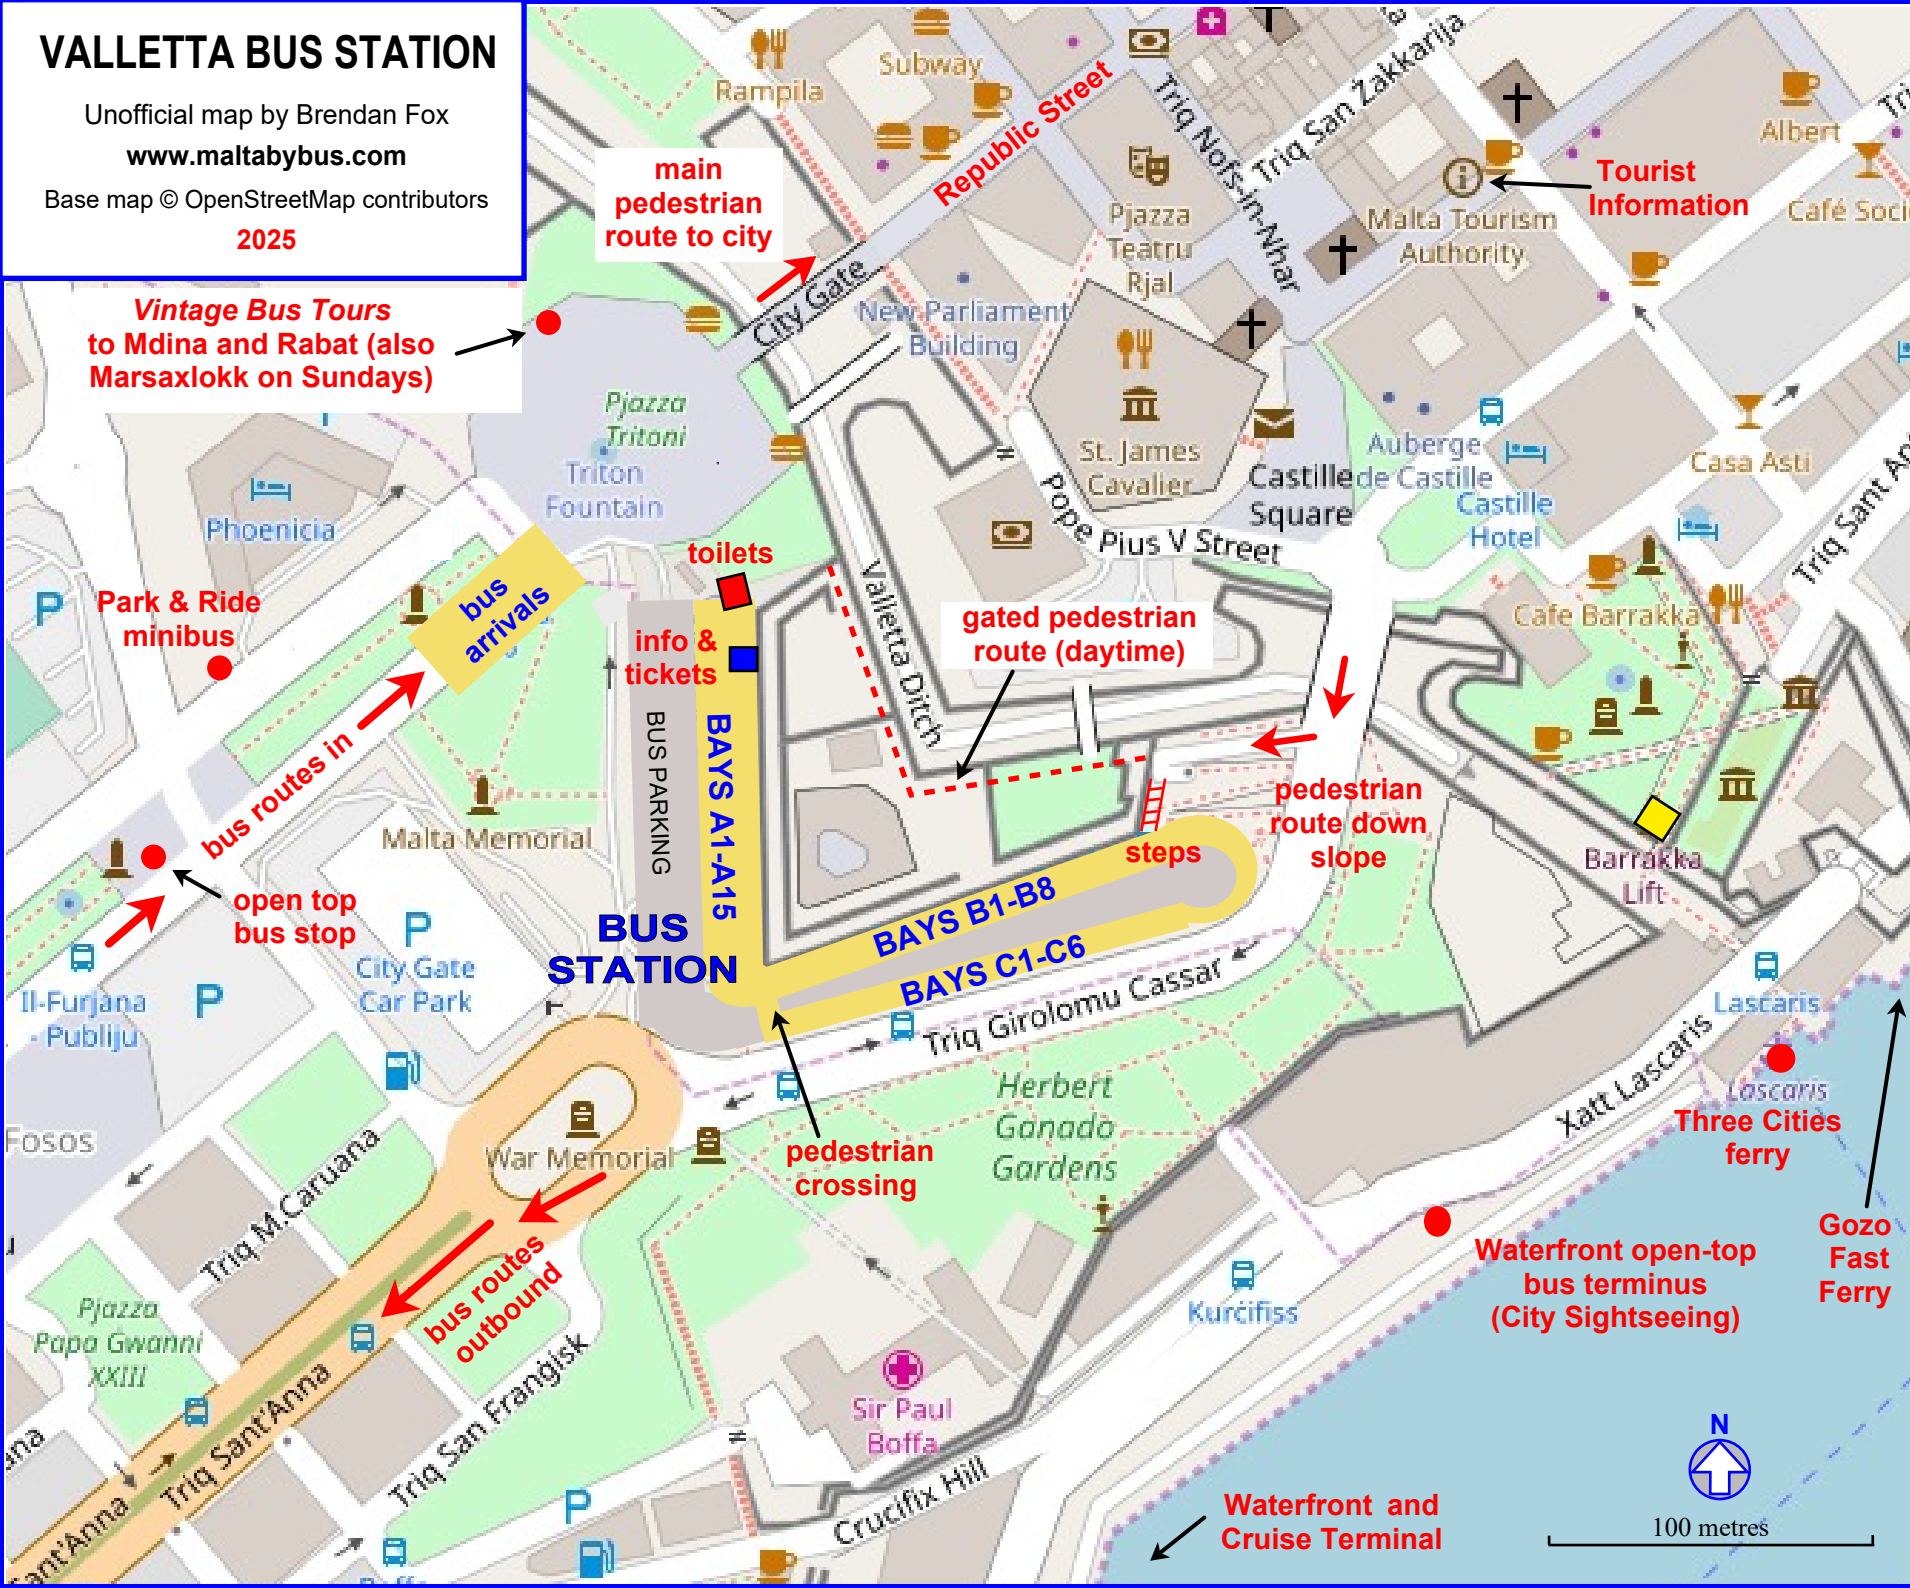

VALLETTA BUS STATION

Unofficial map by Brendan Fox

www.maltabybus.com

Base map © OpenStreetMap contributors

2025

BUS STATION BAYS

BAY	ROUTES
A1	122 130 133 N13
A2	1 2
A3	3 4 N48
A4	71 73
A5	72 74 N62
A6	81 85 TD10
A7	82 82A N82
A8	80 84
A9	83 88
A10	90 94
A11	91 N91
A12	92 93
A13	13 13A
A14	14 16
A15	15 TD13
B1	--
B2	--
B3	21 22 X4
B4	24 25 32 35
B5	31 45 48
B6	41 42 49 250
B7	44 47 238
B8	43 46 260
C1	50 58 58A
C2	51 52 53
C3	54 56
C4	61
C5	62
C6	63 64

Buses may depart from an adjacent bay if the bay is occupied

100 metres