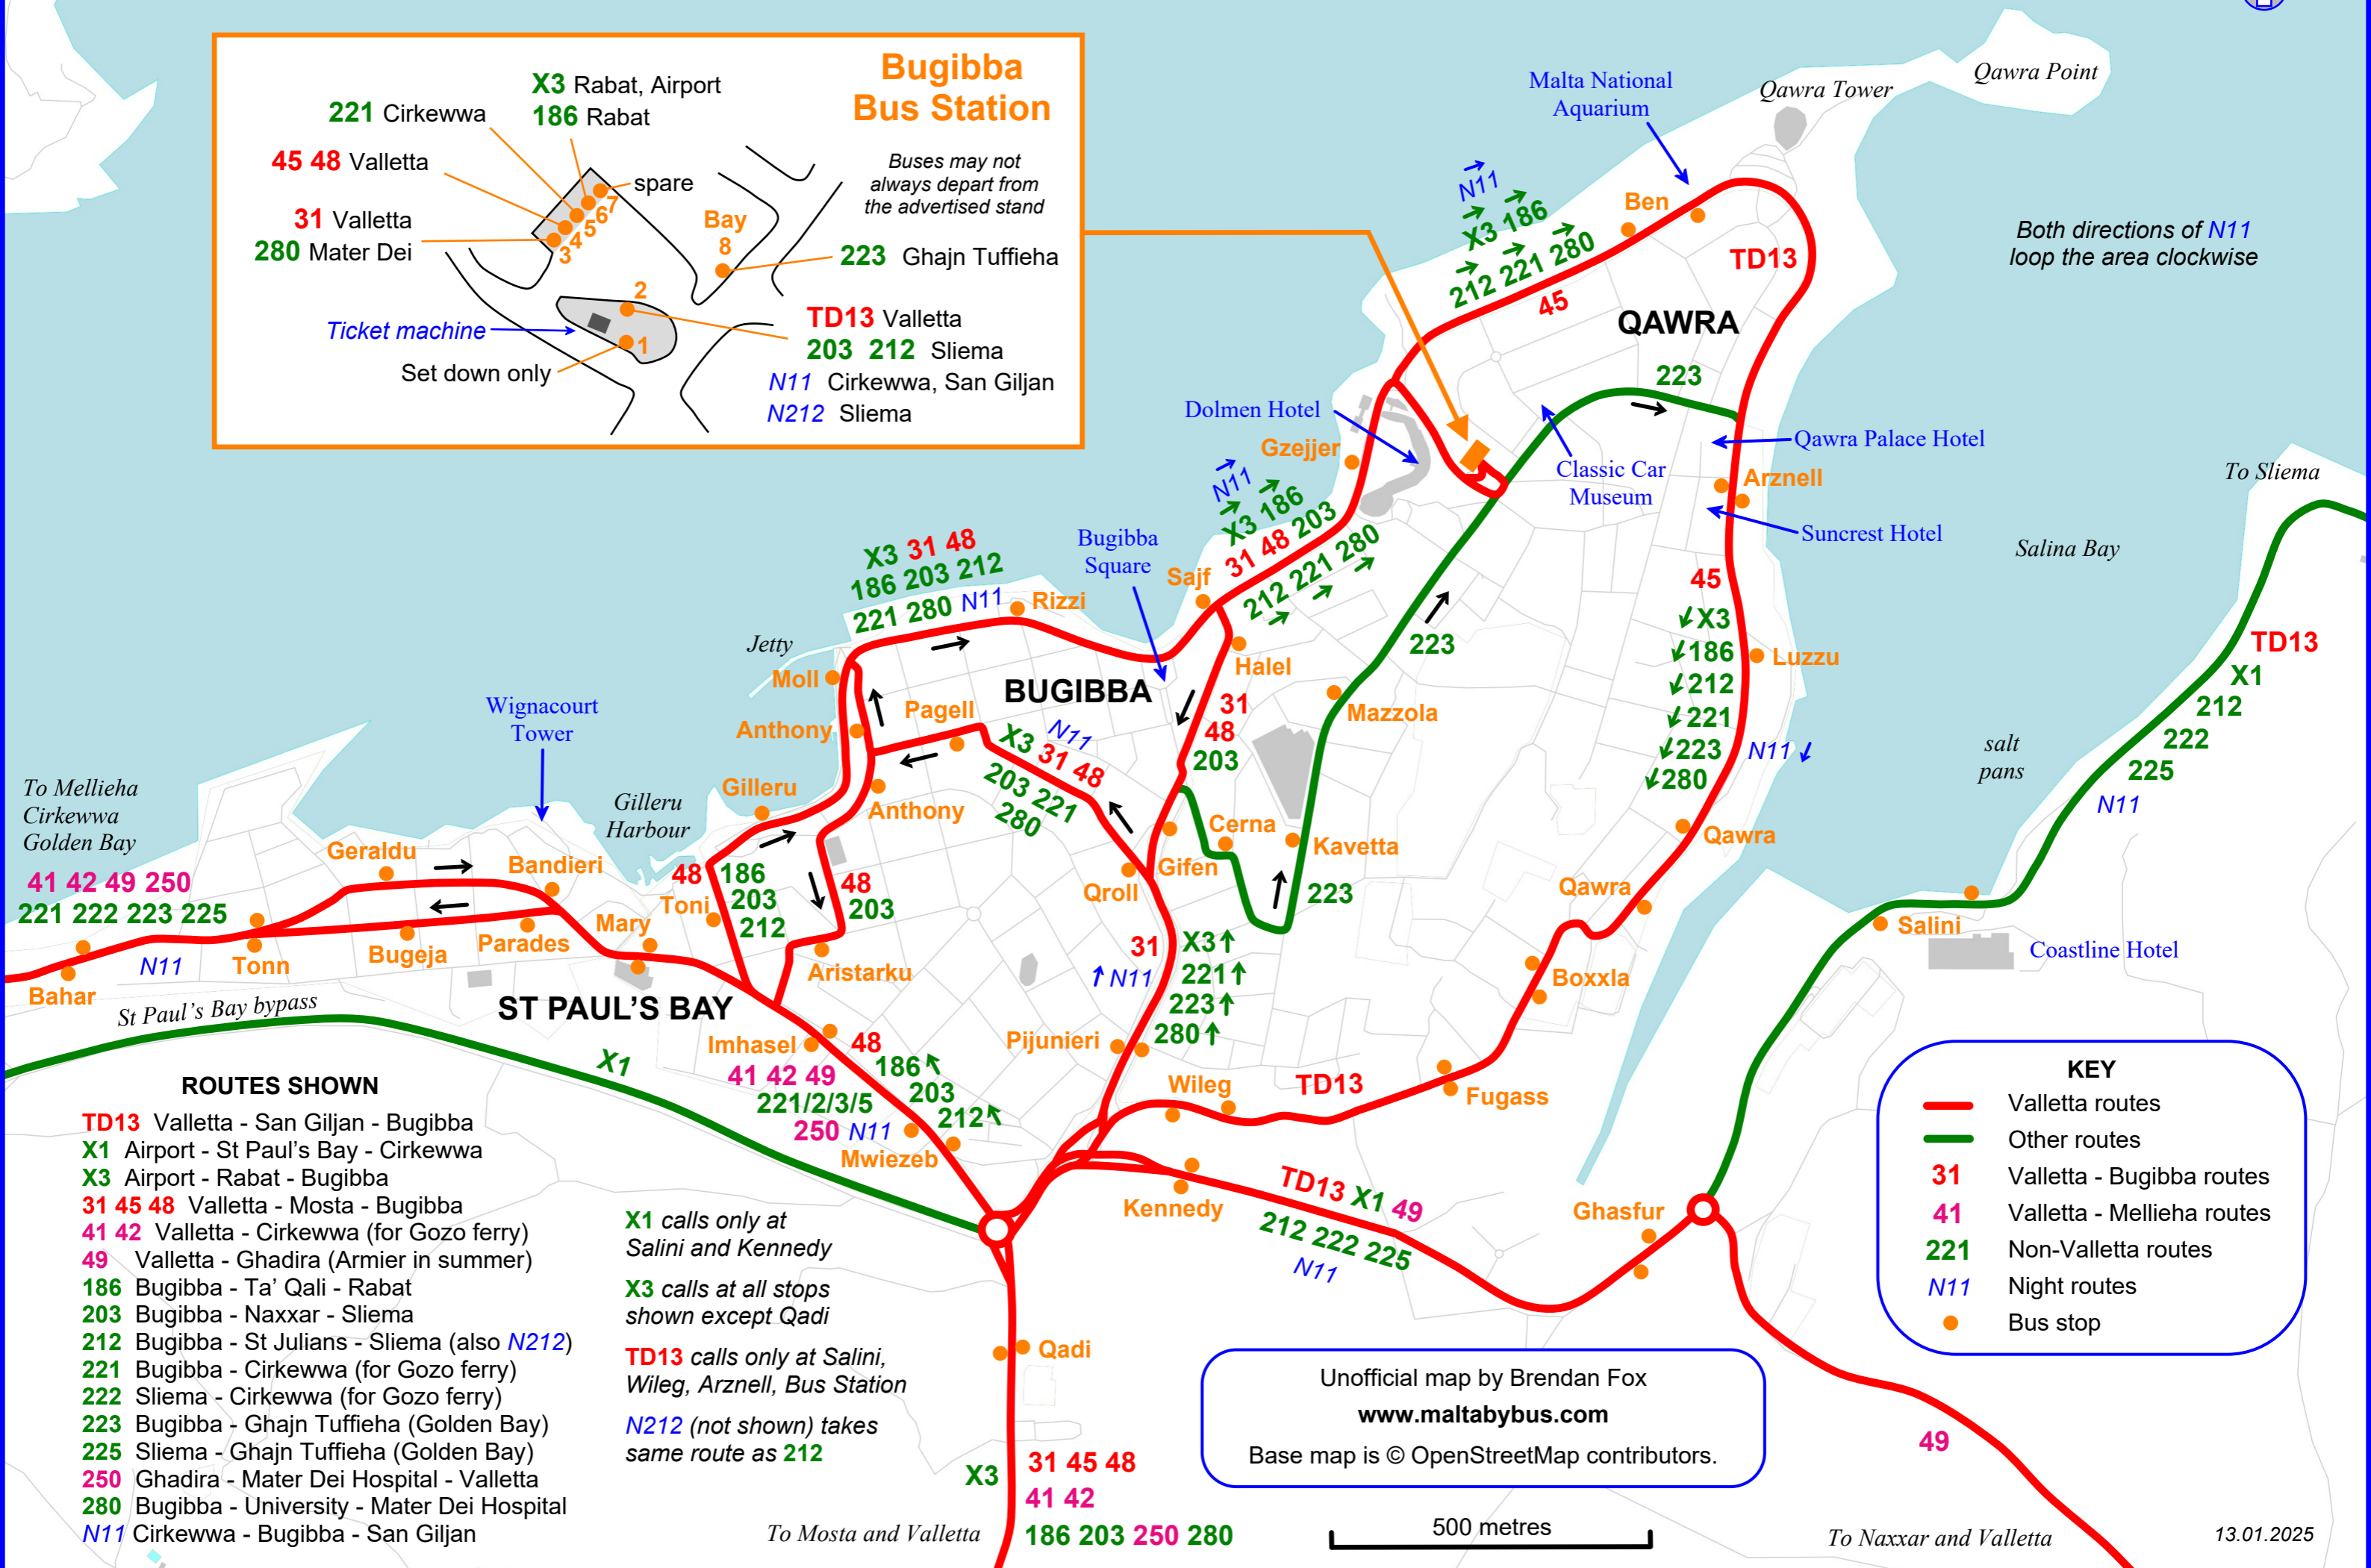

# BUS ROUTES IN BUGIBBA, QAWRA AND ST PAUL'S BAY 2025

*Ticket machine*  
*Set down only*

Both directions of *N11* loop the area clockwise

### ROUTES SHOWN

- TD13** Valletta - San Giljan - Bugibba
- X1** Airport - St Paul's Bay - Cirkewwa
- X3** Airport - Rabat - Bugibba
- 31 45 48** Valletta - Mosta - Bugibba
- 41 42** Valletta - Cirkewwa (for Gozo ferry)
- 49** Valletta - Ghadira (Armier in summer)
- 186** Bugibba - Ta' Qali - Rabat
- 203** Bugibba - Naxxar - Sliema
- 212** Bugibba - St Julians - Sliema (also *N212*)
- 221** Bugibba - Cirkewwa (for Gozo ferry)
- 222** Sliema - Cirkewwa (for Gozo ferry)
- 223** Bugibba - Ghajn Tuffieha (Golden Bay)
- 225** Sliema - Ghajn Tuffieha (Golden Bay)
- 250** Ghadira - Mater Dei Hospital - Valletta
- 280** Bugibba - University - Mater Dei Hospital
- N11* Cirkewwa - Bugibba - San Giljan

**X1** calls only at Salini and Kennedy

**X3** calls at all stops shown except Qadi

**TD13** calls only at Salini, Wileg, Arznell, Bus Station

*N212* (not shown) takes same route as **212**

Unofficial map by Brendan Fox  
[www.maltabybus.com](http://www.maltabybus.com)  
 Base map is © OpenStreetMap contributors.