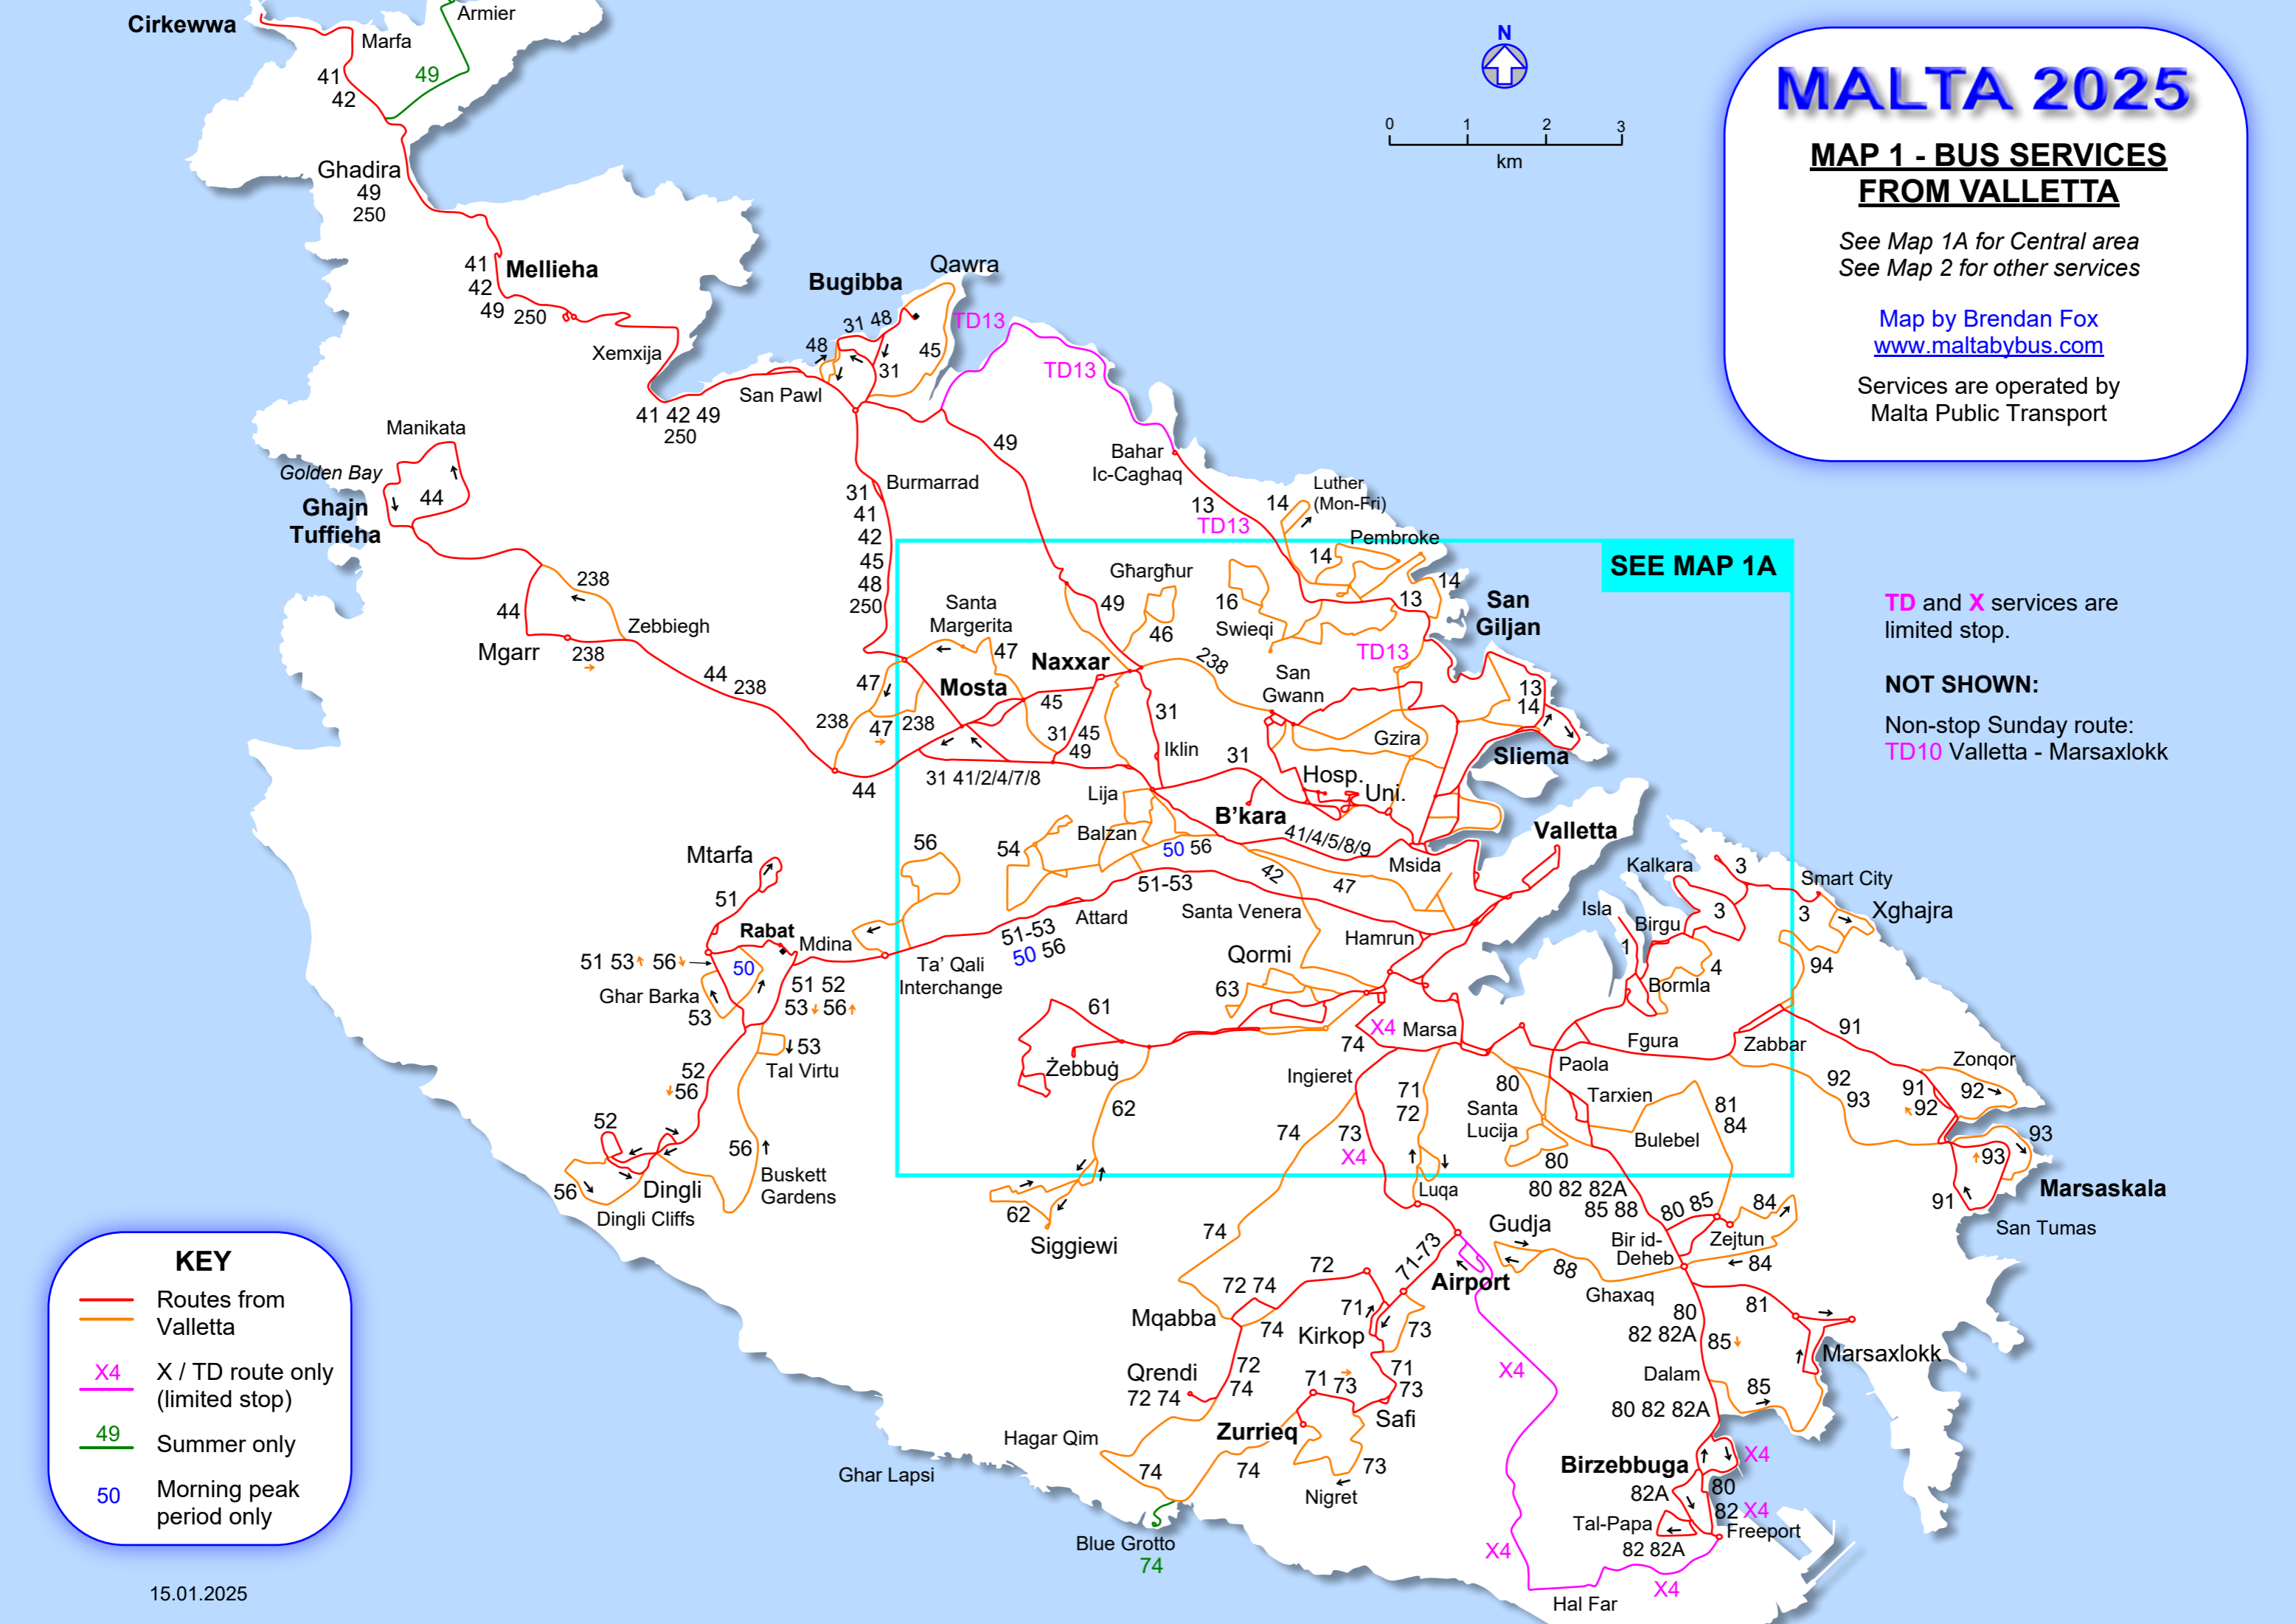

Cirkewwa Marfa Armier

MALTA 2025

MAP 1 - BUS SERVICES FROM VALLETTA

See Map 1A for Central area
See Map 2 for other services

Map by Brendan Fox
www.maltabybus.com

Services are operated by
Malta Public Transport

SEE MAP 1A

TD and X services are limited stop.

NOT SHOWN:
Non-stop Sunday route:
TD10 Valletta - Marsaxlokk

KEY

- Routes from Valletta
- X / TD route only (limited stop)
- Summer only
- Morning peak period only