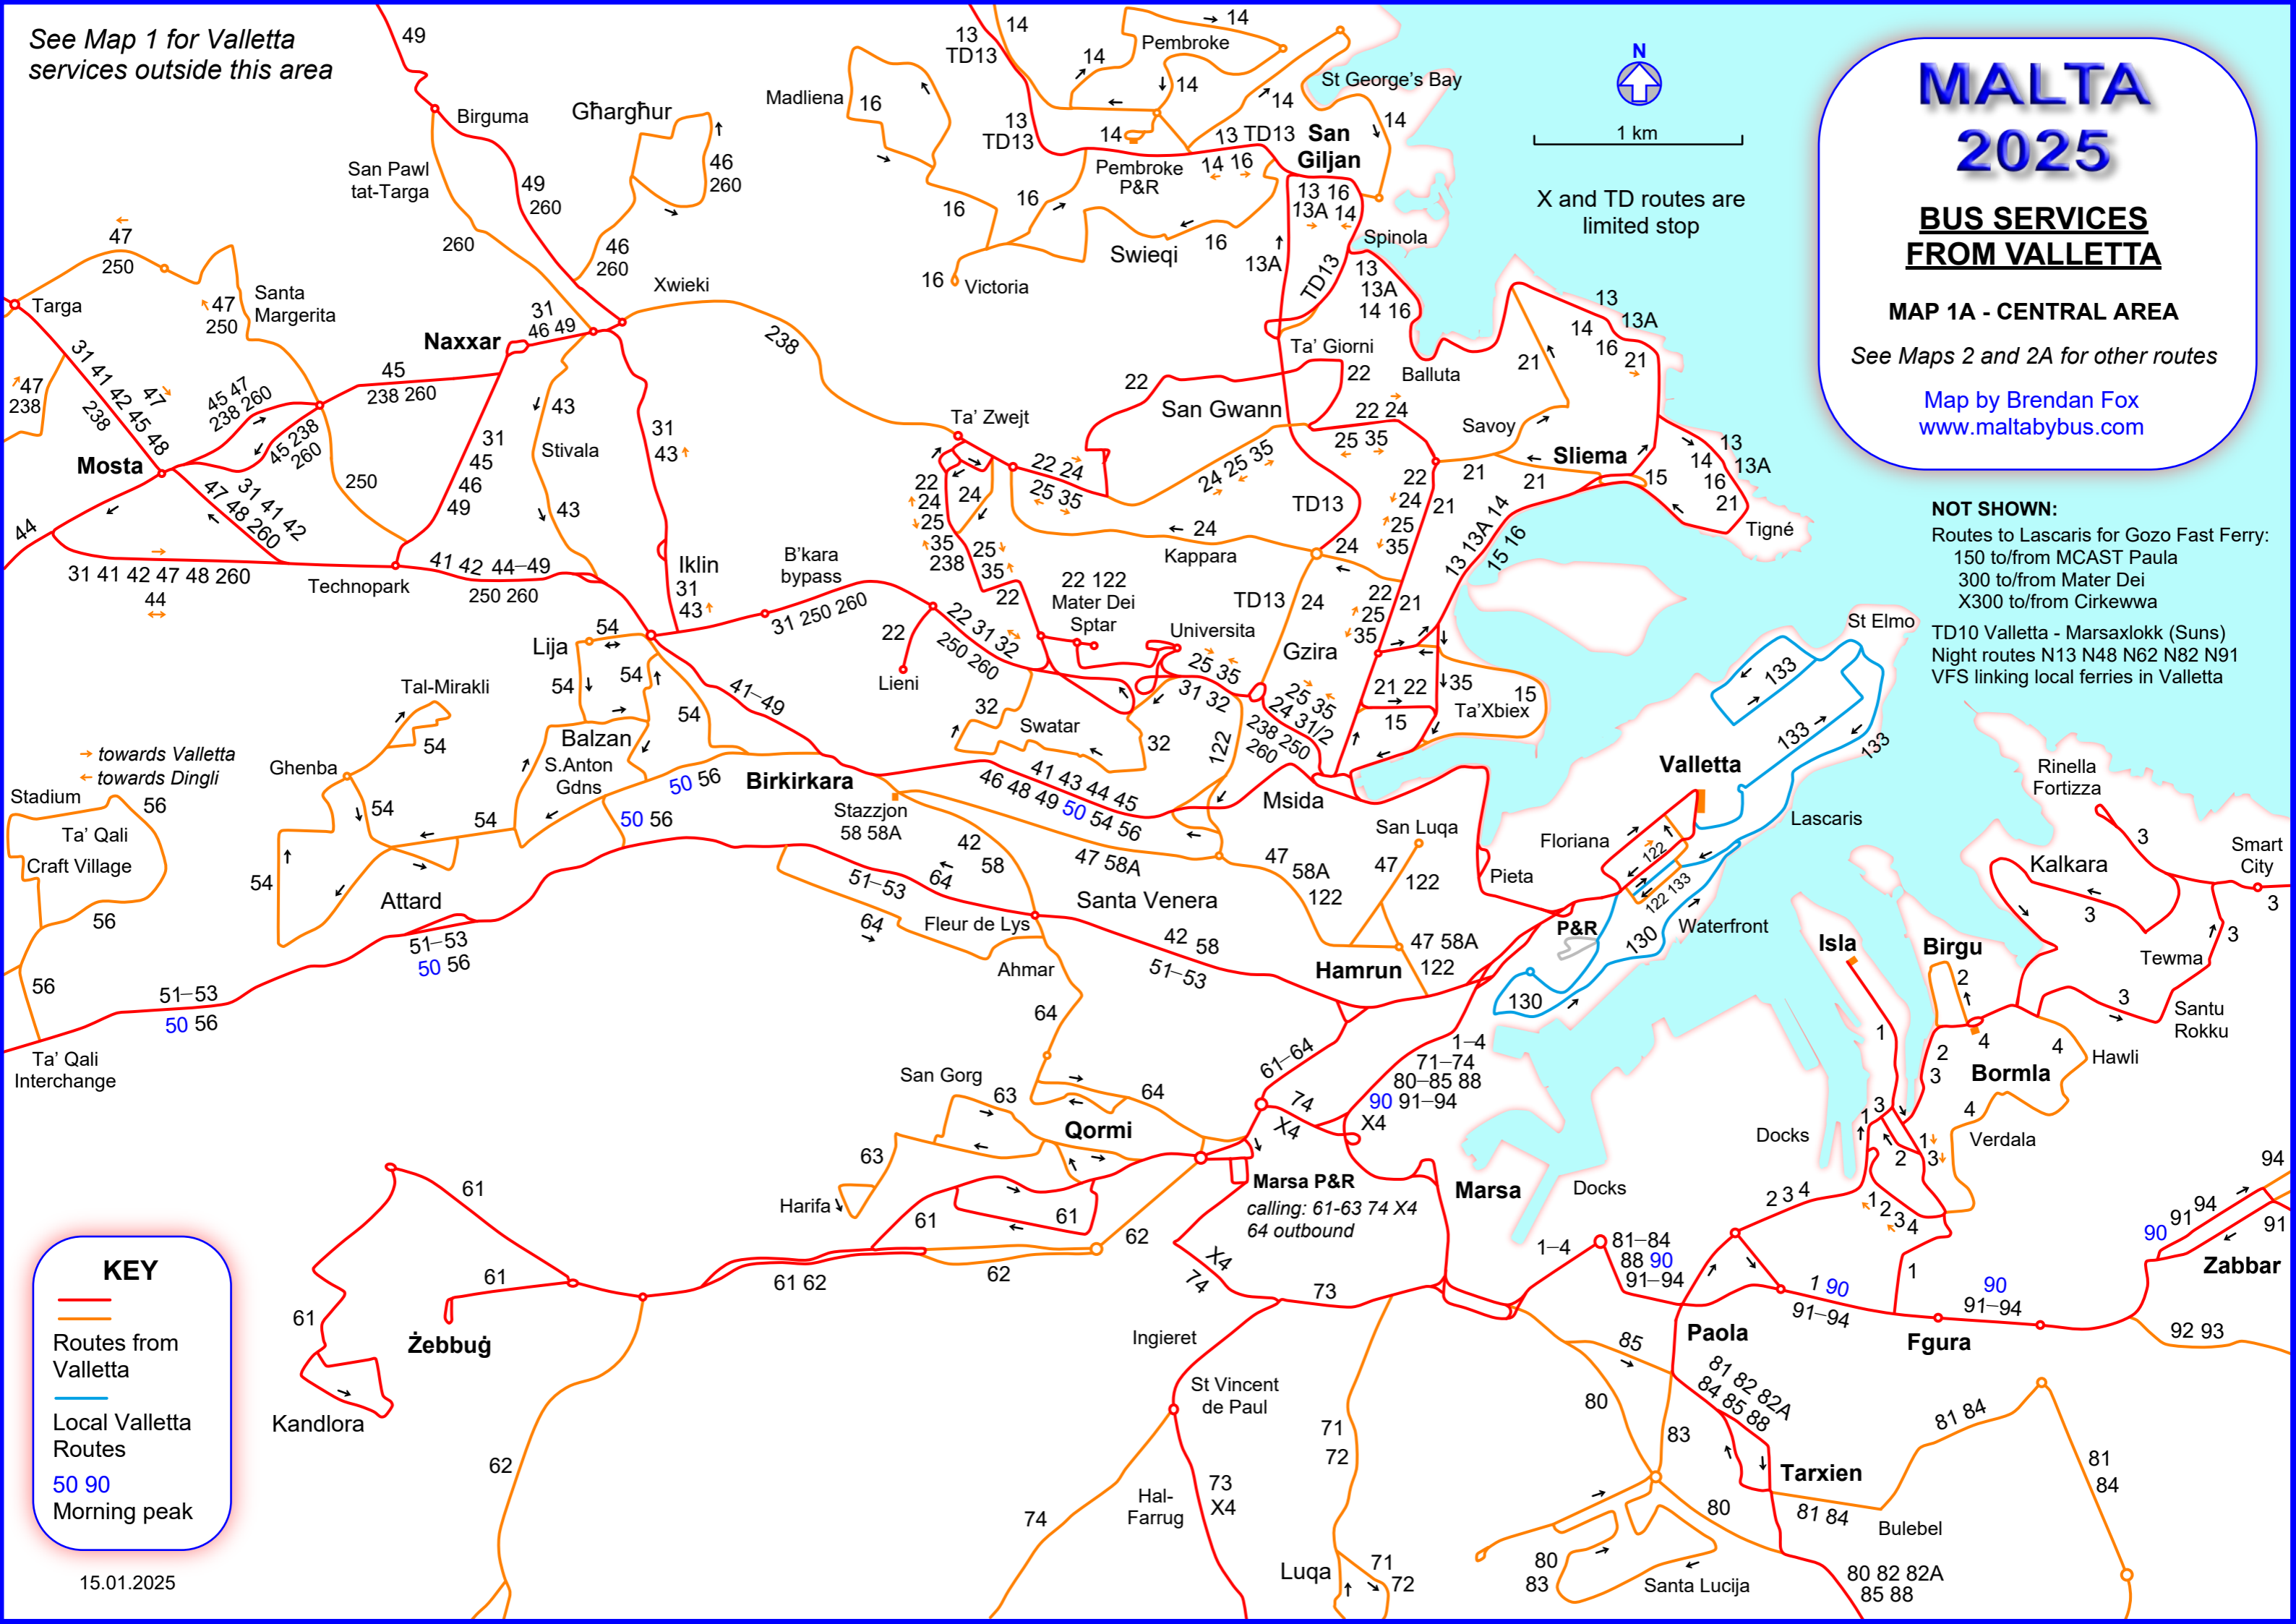

See Map 1 for Valletta services outside this area

MALTA 2025

BUS SERVICES FROM VALLETTA

MAP 1A - CENTRAL AREA

See Maps 2 and 2A for other routes

Map by Brendan Fox
www.maltabybus.com

X and TD routes are limited stop

NOT SHOWN:

- Routes to Lascaris for Gozo Fast Ferry:
 - 150 to/from MCAST Paula
 - 300 to/from Mater Dei
 - X300 to/from Cirkewwa
- TD10 Valletta - Marsaxlokk (Suns)
- Night routes N13 N48 N62 N82 N91
- VFS linking local ferries in Valletta

→ towards Valletta
← towards Dingli

Stadium
Ta' Qali
Craft Village
56

56

Ta' Qali Interchange

KEY

- Routes from Valletta
- Local Valletta Routes
- 50 90 Morning peak