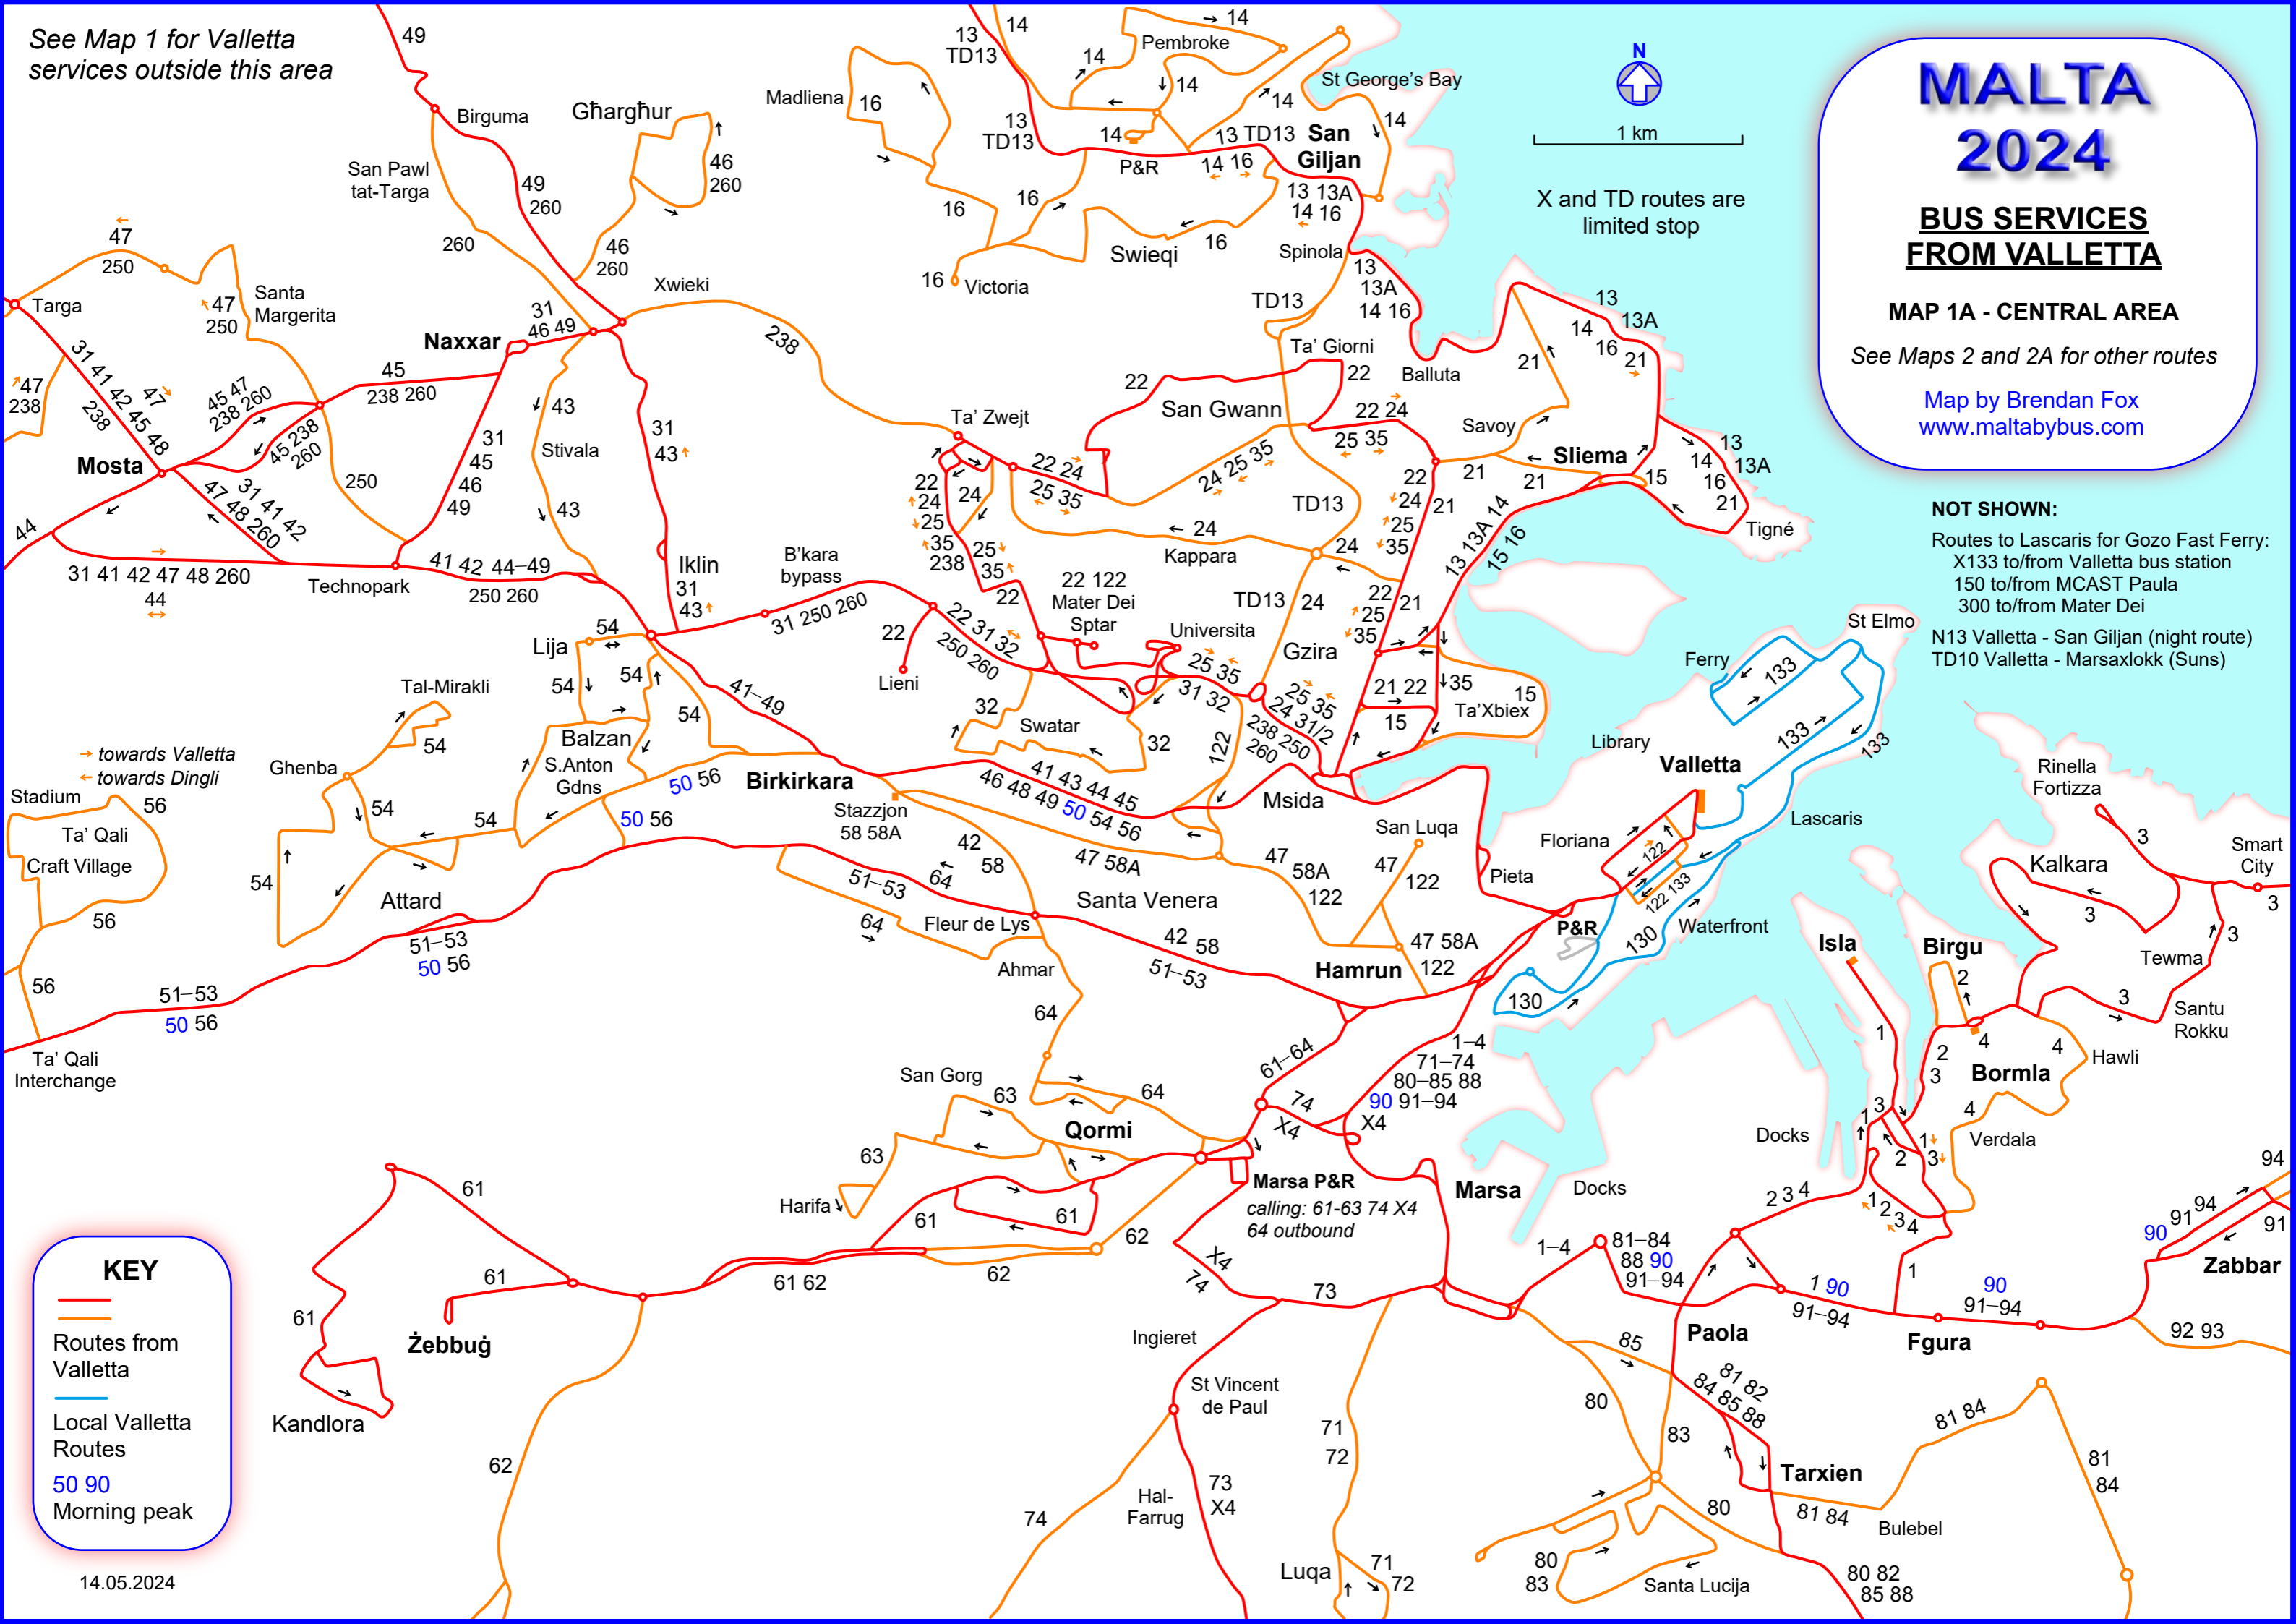

See Map 1 for Valletta services outside this area

MALTA 2024

BUS SERVICES FROM VALLETTA

MAP 1A - CENTRAL AREA

See Maps 2 and 2A for other routes

Map by Brendan Fox
www.maltabybus.com

X and TD routes are limited stop

NOT SHOWN:

- Routes to Lascaris for Gozo Fast Ferry:
 - X133 to/from Valletta bus station
 - 150 to/from MCAST Paula
 - 300 to/from Mater Dei
- N13 Valletta - San Giljan (night route)
- TD10 Valletta - Marsaxlokk (Suns)

→ towards Valletta
← towards Dingli

KEY

- Routes from Valletta
- Local Valletta Routes
- 50 90 Morning peak