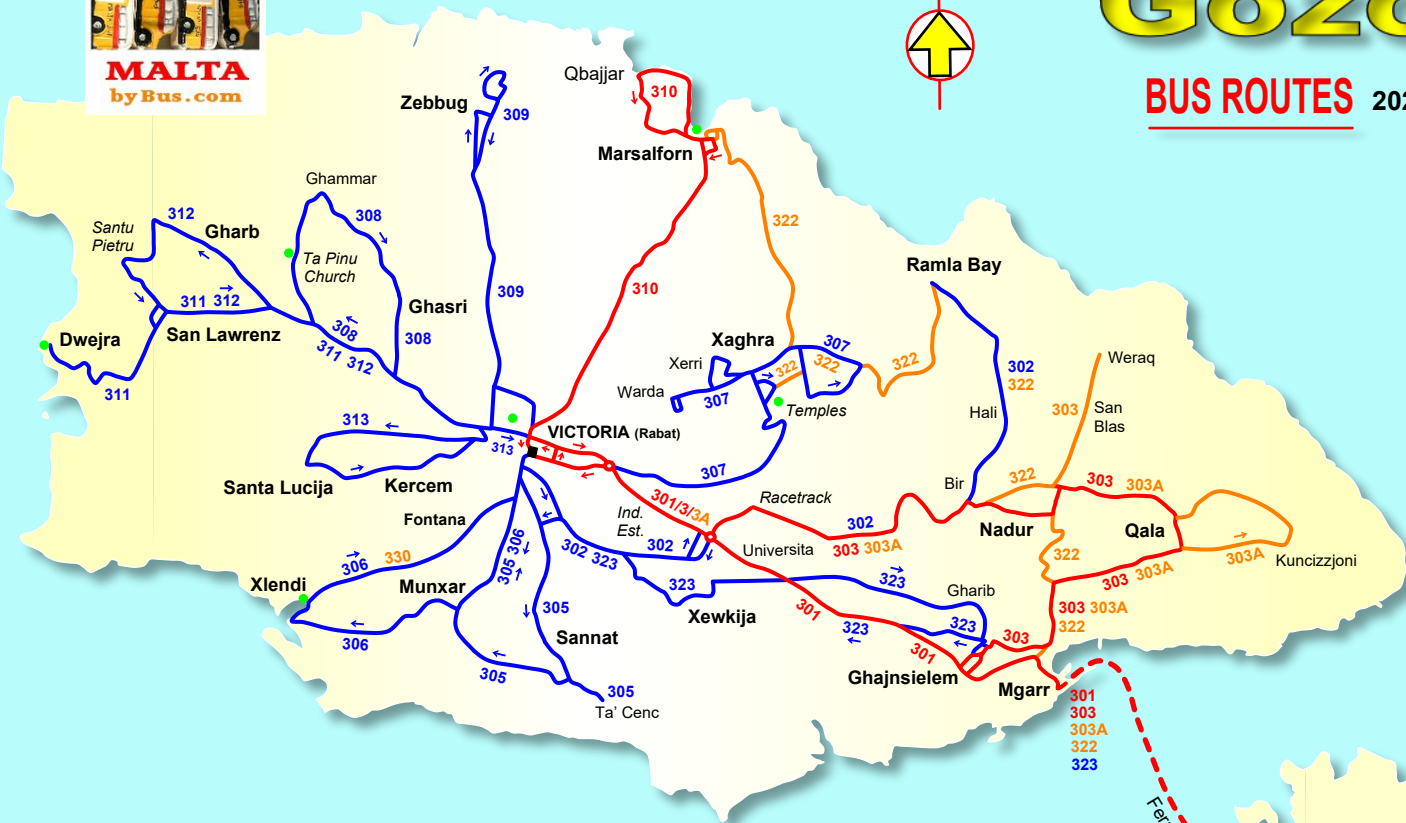

© Brendan Fox 2025

NORTH

GOZO

BUS ROUTES 2025

Approximate Frequencies

- Up to every 45 minutes
- Hourly
- Every 90-120 minutes

● Principal tourist destinations

Ferry

To Cirkewwa