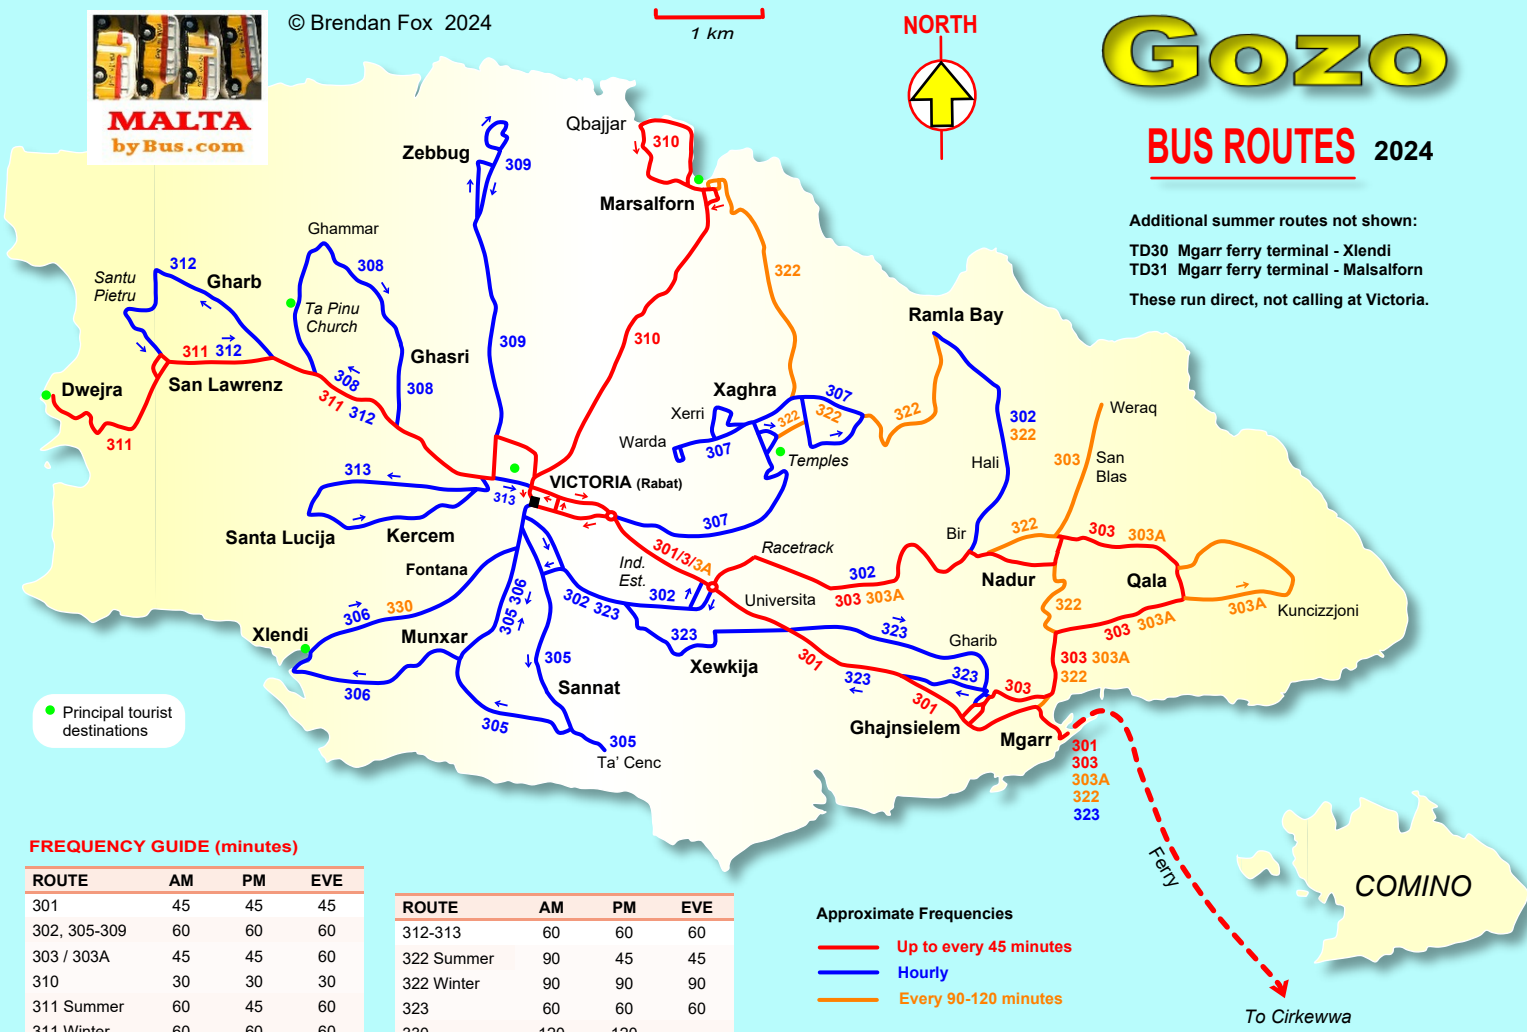

MALTA
byBus.com

© Brendan Fox 2024

1 km

NORTH

GOZO

BUS ROUTES 2024

Additional summer routes not shown:

TD30 Mgarr ferry terminal - Xlendi
TD31 Mgarr ferry terminal - Malsalforn

These run direct, not calling at Victoria.

● Principal tourist destinations

FREQUENCY GUIDE (minutes)

ROUTE	AM	PM	EVE
301	45	45	45
302, 305-309	60	60	60
303 / 303A	45	45	60
310	30	30	30
311 Summer	60	45	60
311 Winter	60	60	60

ROUTE	AM	PM	EVE
312-313	60	60	60
322 Summer	90	45	45
322 Winter	90	90	90
323	60	60	60
330	120	120	--

Approximate Frequencies

- Up to every 45 minutes
- Hourly
- Every 90-120 minutes

Ferry

To Cirkewwa

COMINO