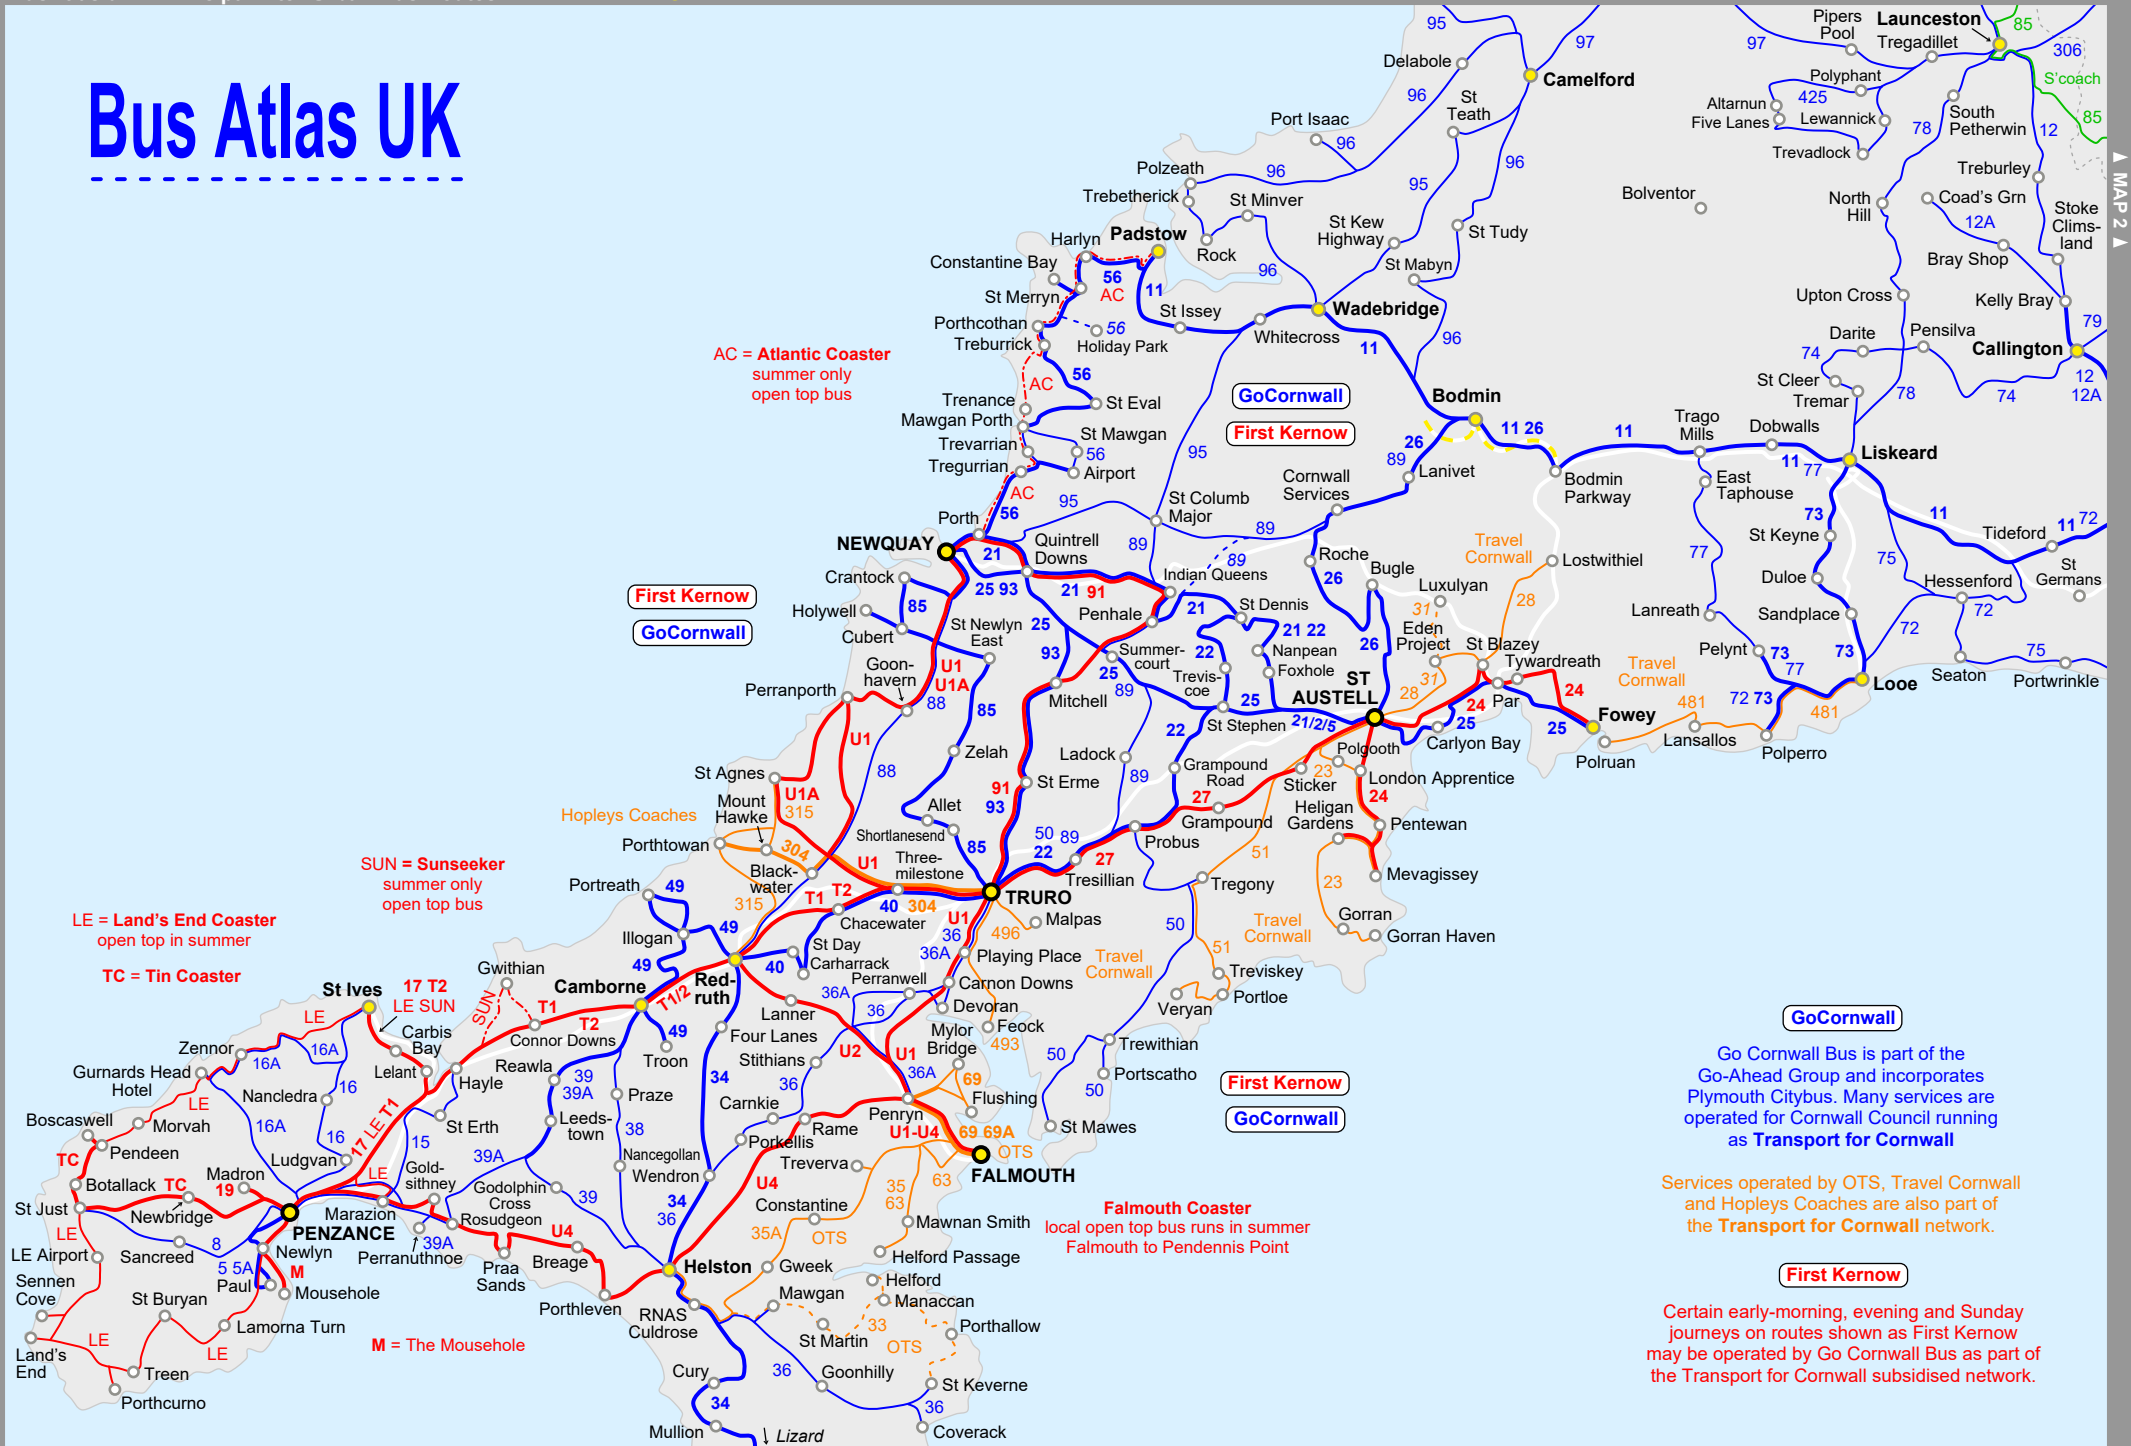

Bus Atlas UK

AC = Atlantic Coaster
summer only
open top bus

SUN = Sunseeker
summer only
open top bus

LE = Land's End Coaster
open top in summer

TC = Tin Coaster

M = The Mousehole

Go Cornwall Bus is part of the Go-Ahead Group and incorporates Plymouth Citybus. Many services are operated for Cornwall Council running as **Transport for Cornwall**

Services operated by OTS, Travel Cornwall and Hopleys Coaches are also part of the **Transport for Cornwall** network.

First Kernow
Certain early-morning, evening and Sunday journeys on routes shown as First Kernow may be operated by Go Cornwall Bus as part of the Transport for Cornwall subsidised network.