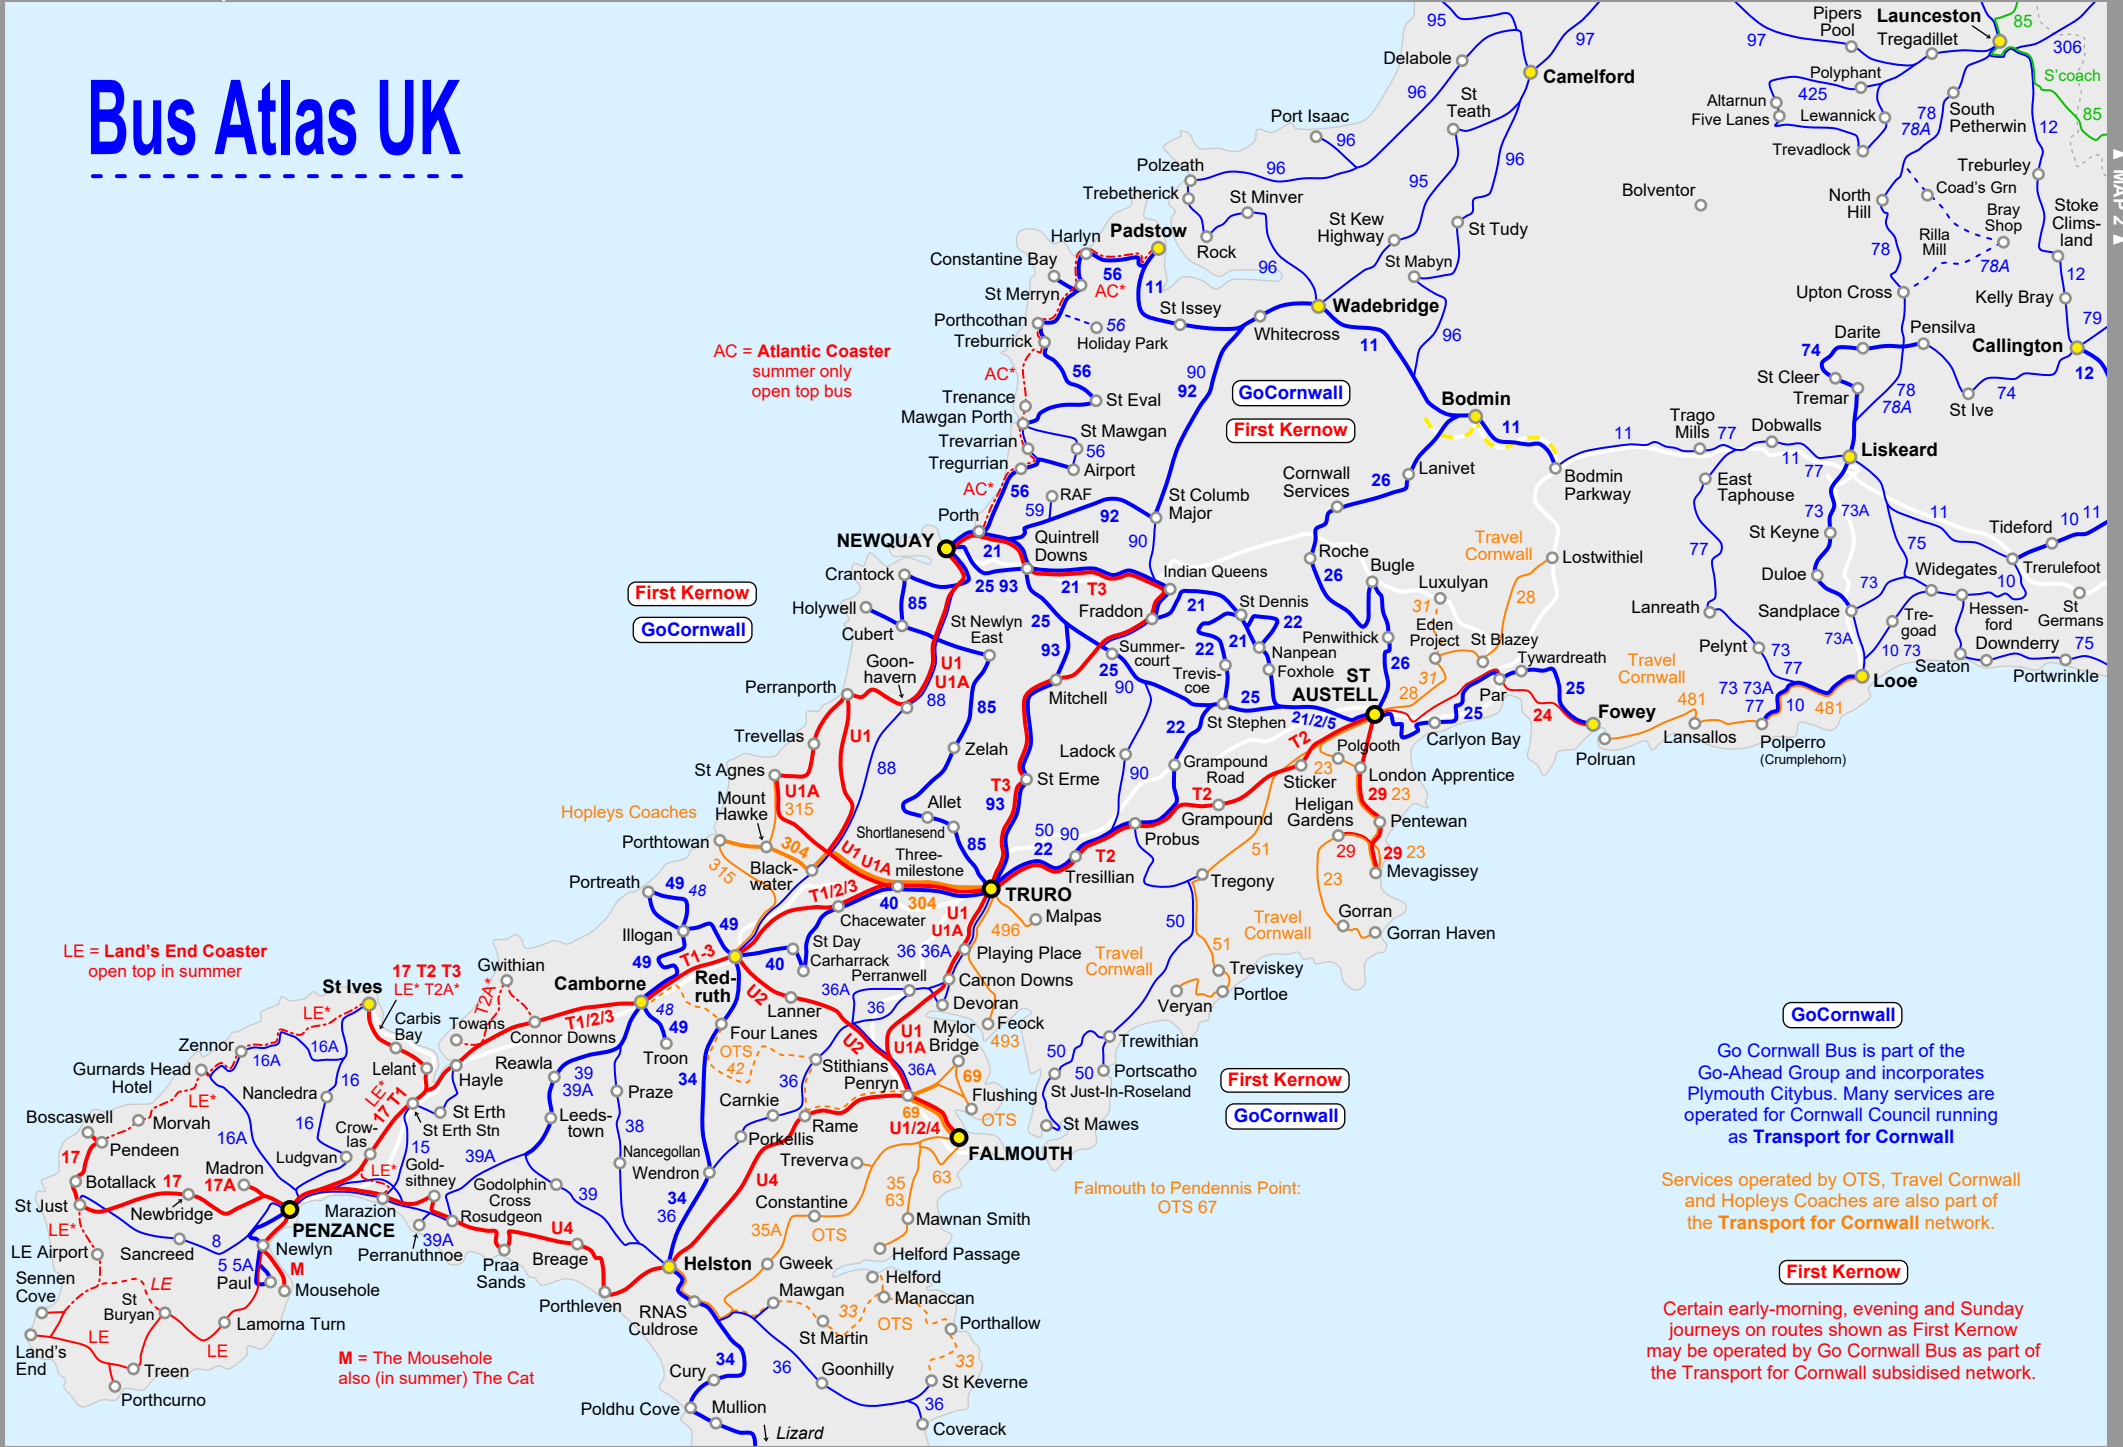

Bus Atlas UK

AC = Atlantic Coaster
summer only
open top bus

LE = Land's End Coaster
open top in summer

M = The Mousehole
also (in summer) The Cat

Go Cornwall Bus is part of the Go-Ahead Group and incorporates Plymouth Citybus. Many services are operated for Cornwall Council running as **Transport for Cornwall**

Services operated by OTS, Travel Cornwall and Hopleys Coaches are also part of the **Transport for Cornwall** network.

Certain early-morning, evening and Sunday journeys on routes shown as **First Kernow** may be operated by Go Cornwall Bus as part of the **Transport for Cornwall** subsidised network.