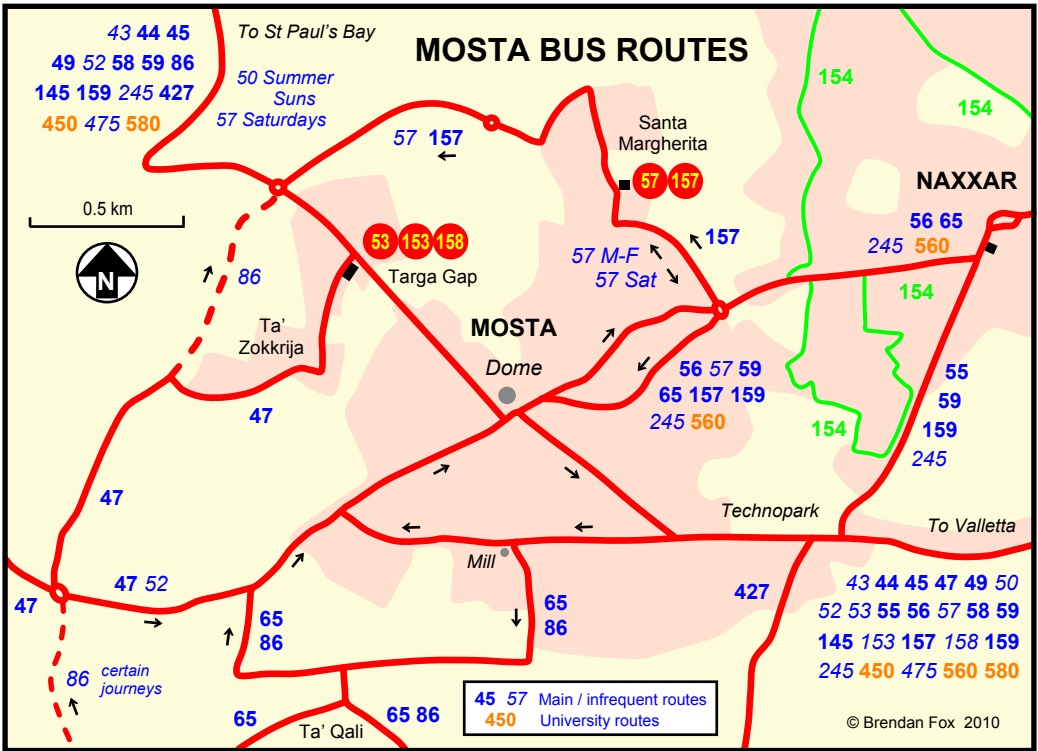

# MOSTA BUS ROUTES

45 57	Main / infrequent routes
450	University routes